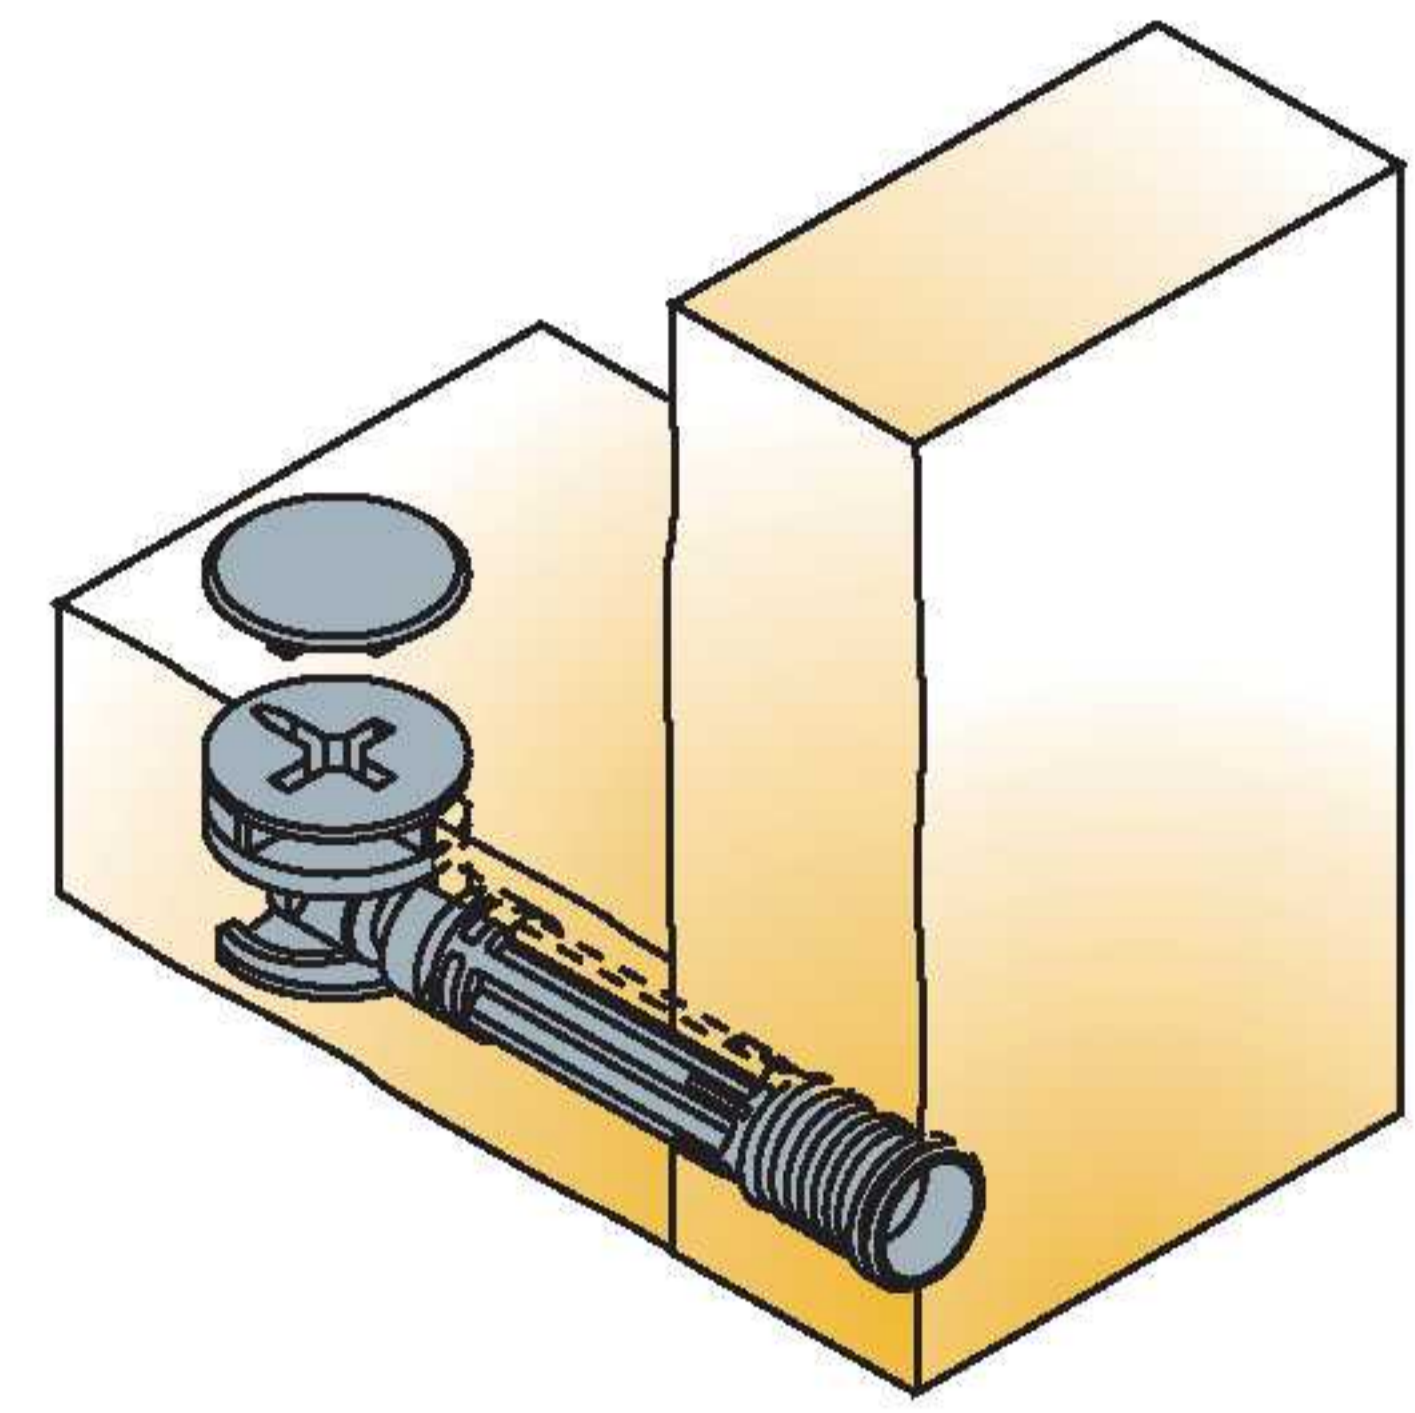

Accessories for connectors

Cover caps

- Available in a variety of colours
- Suitable for use with both pozi and hex cam drive features
- Suitable for use with various diameter cams
- Both domed and flat versions available

Technical and mounting details

Cover cap
Ø17

 2000Pcs 5000Pcs Made of plastic

	X					
		Item number	Dark brown	Black	Light brown	Light grey
	2.5	01026 →	831	835	867	882
	X					
		Item number	Birch	Cherry	Magnolia	Mahogany
	2.5	01026 →	807	817	823	840
	X					
		Item number	White	Dark grey		
	2.5	01026 →	877	880		