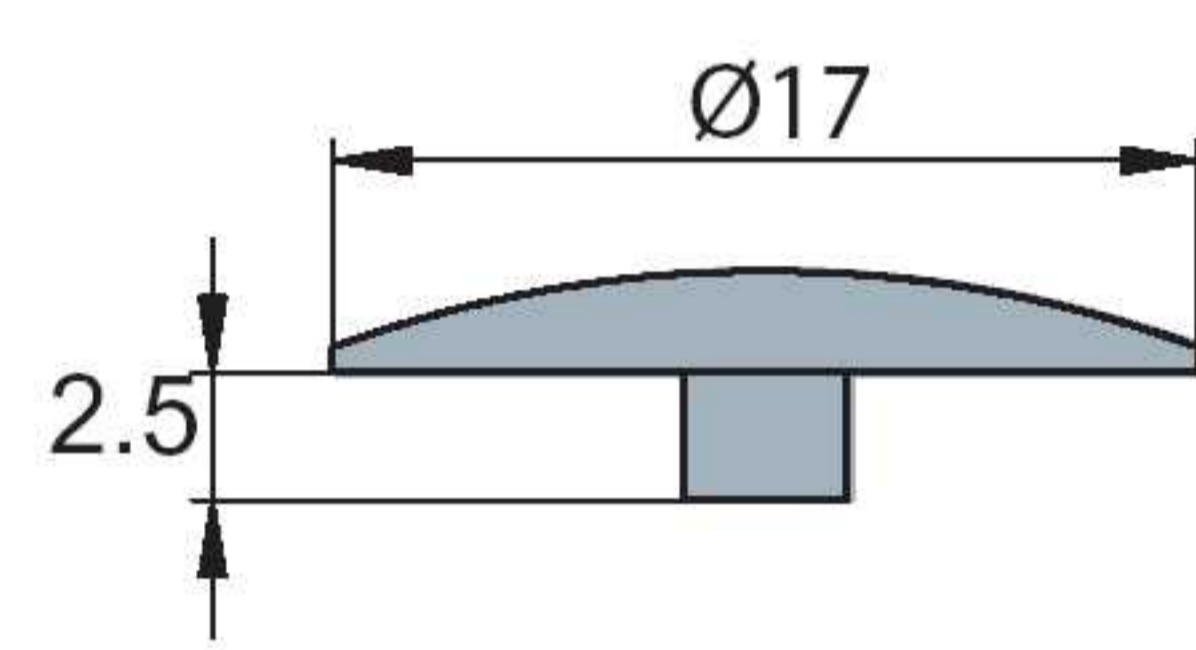

## Cover caps

- Available in a variety of colours
- Suitable for use with both pozi and hex cam drive features
- Suitable for use with various diameter cams
- Both domed and flat versions available

Technical and mounting details

Cover cap  
Ø17

 2000Pcs  5000Pcs Made of plastic

	X					
		Item number	Dark brown	Black	Light brown	Light grey
	2.5	<a href="#">01026</a> →	831	835	867	882
	X					
		Item number	Birch	Cherry	Magnolia	Mahogany
	2.5	<a href="#">01026</a> →	807	817	823	840
	X					
		Item number	White	Dark grey		
	2.5	<a href="#">01026</a> →	877	880		