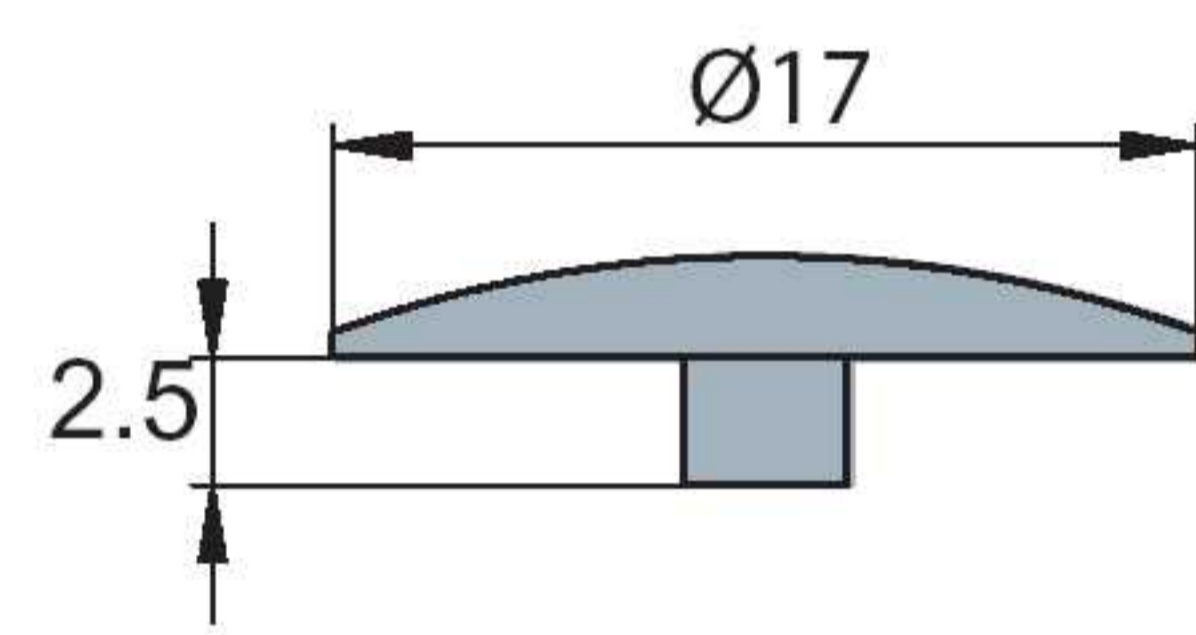

Accessories for connectors

Cover caps

- Available in a variety of colours
- Suitable for use with both pozi and hex cam drive features
- Suitable for use with various diameter cams
- Both domed and flat versions available

Technical and mounting details

Cover cap
Ø17

 2000Pcs 5000Pcs Made of plastic

	X					
		Item number	Dark brown	Black	Light brown	Light grey
	2.5	01026 →	831	835	867	882
	X					
		Item number	Birch	Cherry	Magnolia	Mahogany
	2.5	01026 →	807	817	823	840
	X					
		Item number	White	Dark grey		
	2.5	01026 →	877	880		