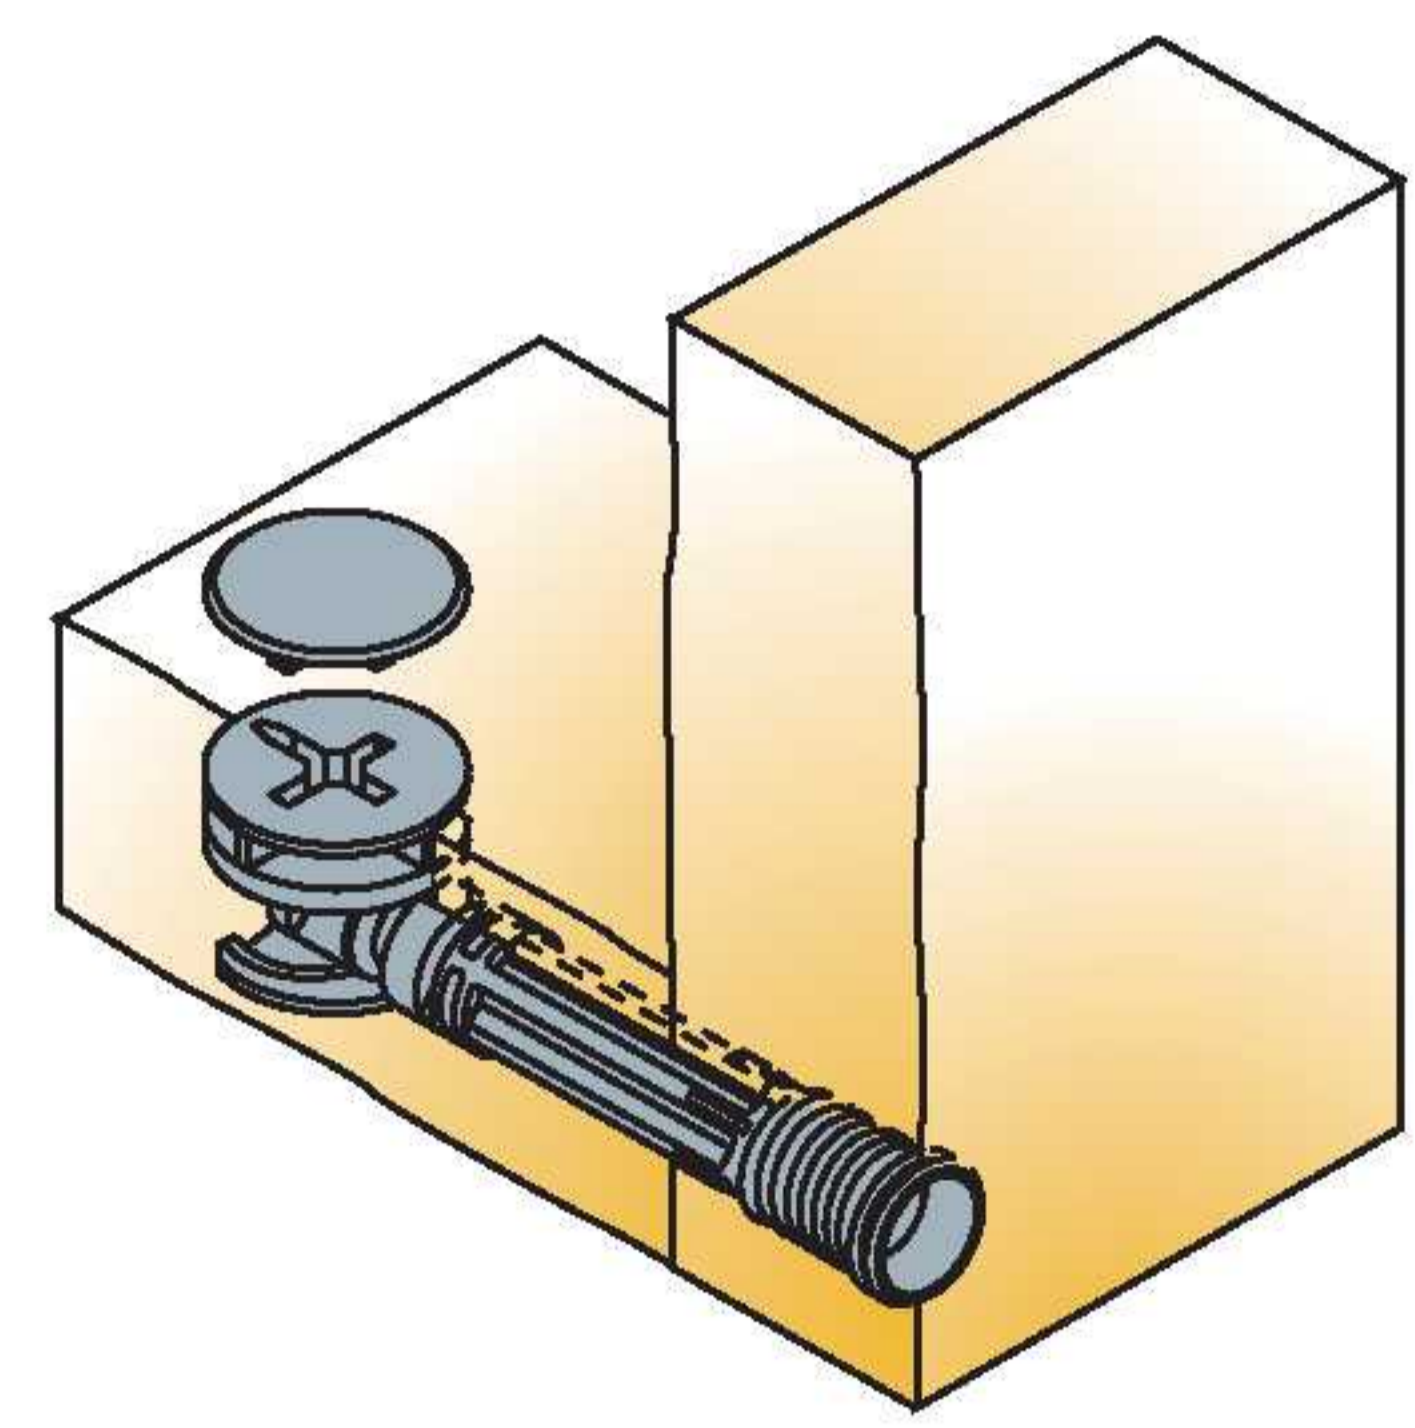

Accessories for connectors

Cover caps

- Available in a variety of colours
- Suitable for use with both pozi and hex cam drive features
- Suitable for use with various diameter cams
- Both domed and flat versions available

Technical and mounting details

Cover cap
Ø17

 2000Pcs 5000Pcs Made of plastic

	X					
		Item number	Dark brown	Black	Light brown	Light grey
	2.5	01026 →	831	835	867	882
	X					
		Item number	Birch	Cherry	Magnolia	Mahogany
	2.5	01026 →	807	817	823	840
	X					
		Item number	White	Dark grey		
	2.5	01026 →	877	880		