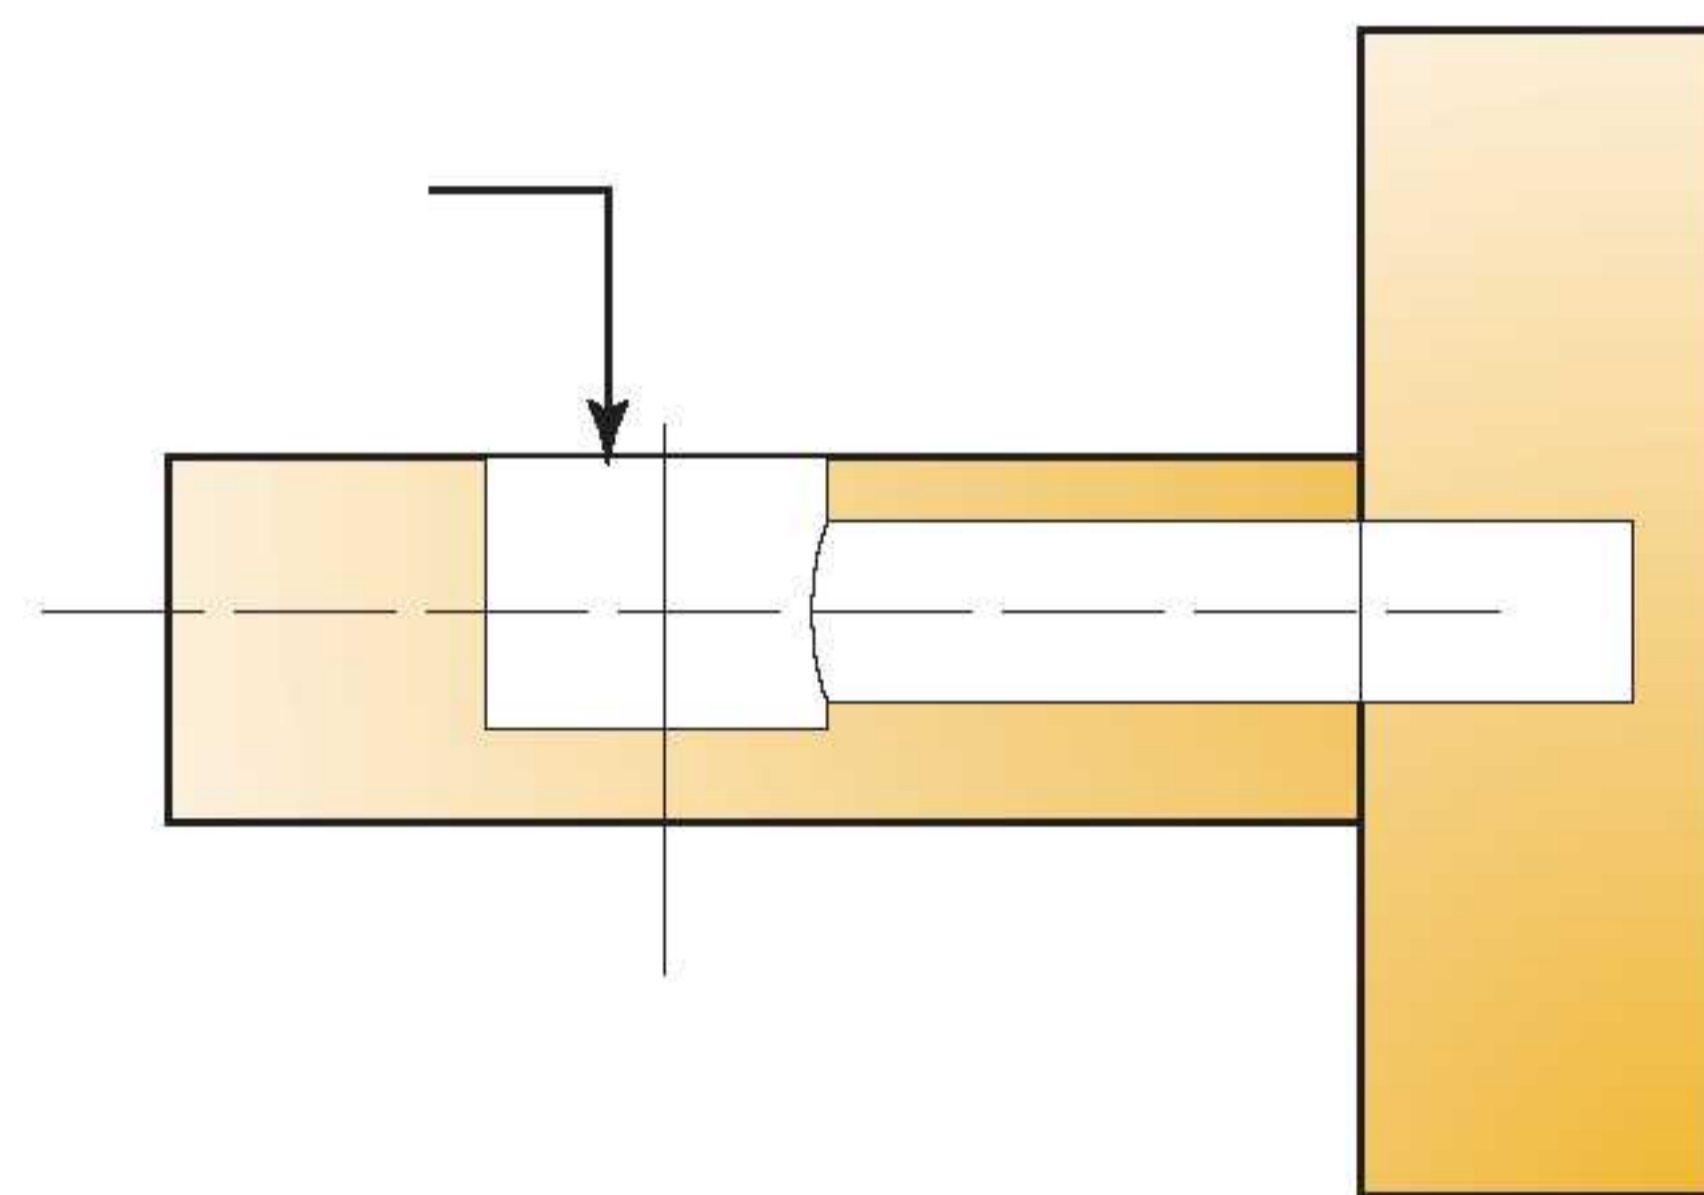

Accessories for connectors

Cover caps

- Available in a variety of colours
- Suitable for use with both pozi and hex cam drive features
- Suitable for use with various diameter cams
- Both domed and flat versions available

Technical and mounting details

Cover cap
Ø17

 2000Pcs 5000Pcs Made of plastic

	X					
		Item number	Dark brown	Black	Light brown	Light grey
	2.5	01026 →	831	835	867	882
	X					
		Item number	Birch	Cherry	Magnolia	Mahogany
	2.5	01026 →	807	817	823	840
	X					
		Item number	White	Dark grey		
	2.5	01026 →	877	880		