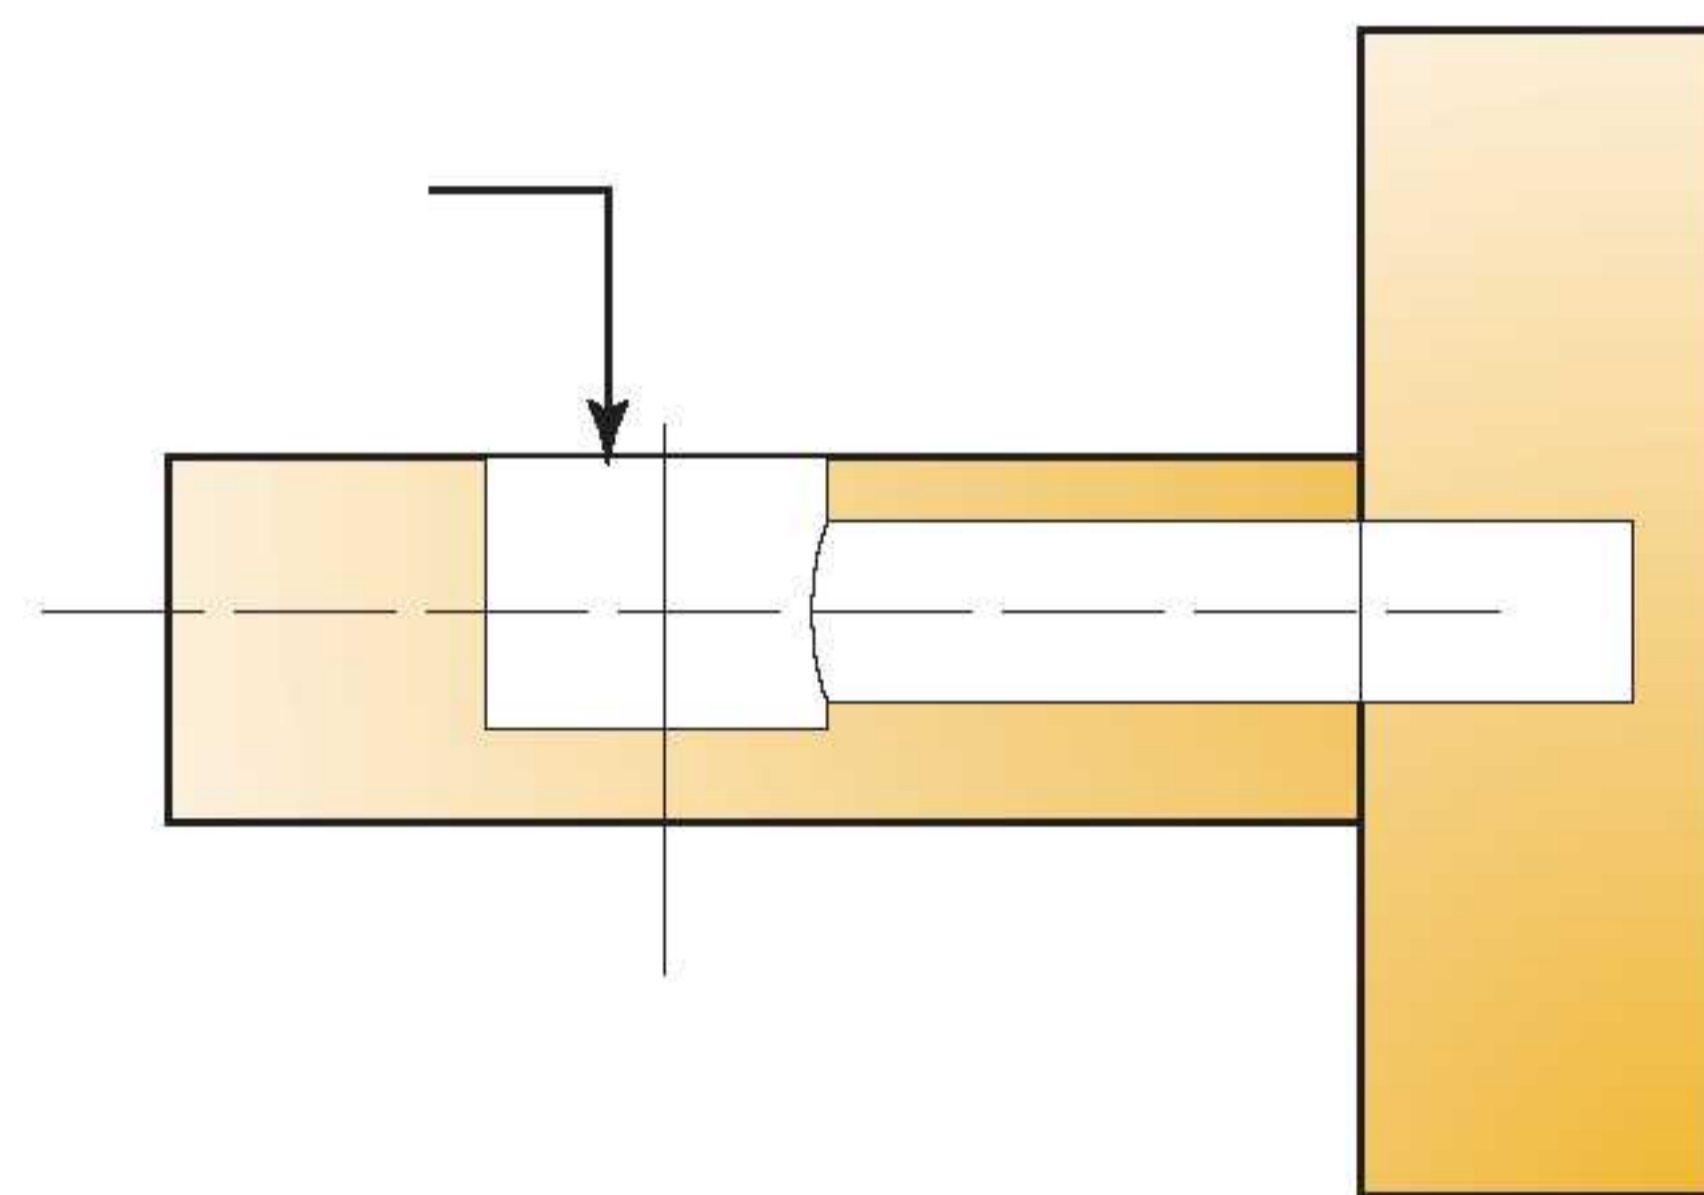

## Cover caps

- Available in a variety of colours
- Suitable for use with both pozi and hex cam drive features
- Suitable for use with various diameter cams
- Both domed and flat versions available

Technical and mounting details

Cover cap  
Ø17

 2000Pcs 5000Pcs Made of plastic

	X					
		Item number	Dark brown	Black	Light brown	Light grey
	2.5	<b>01026</b> →	831	835	867	882
	X					
		Item number	Birch	Cherry	Magnolia	Mahogany
	2.5	<b>01026</b> →	807	817	823	840
	X					
		Item number	White	Dark grey		
	2.5	<b>01026</b> →	877	880		