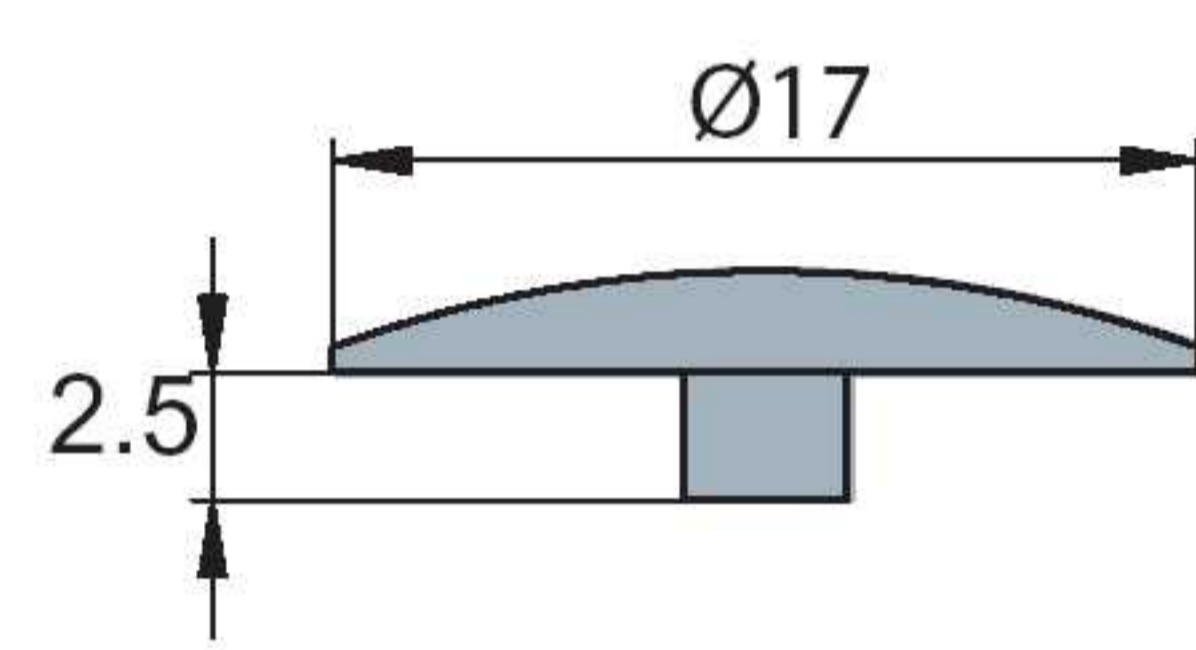

## Cover caps

- Available in a variety of colours
- Suitable for use with both pozi and hex cam drive features
- Suitable for use with various diameter cams
- Both domed and flat versions available

Technical and mounting details

Cover cap  
Ø17

 2000Pcs 5000Pcs Made of plastic

	X					
		Item number	Dark brown	Black	Light brown	Light grey
	2.5	<b>01026</b> →	831	835	867	882
	X					
		Item number	Birch	Cherry	Magnolia	Mahogany
	2.5	<b>01026</b> →	807	817	823	840
	X					
		Item number	White	Dark grey		
	2.5	<b>01026</b> →	877	880		