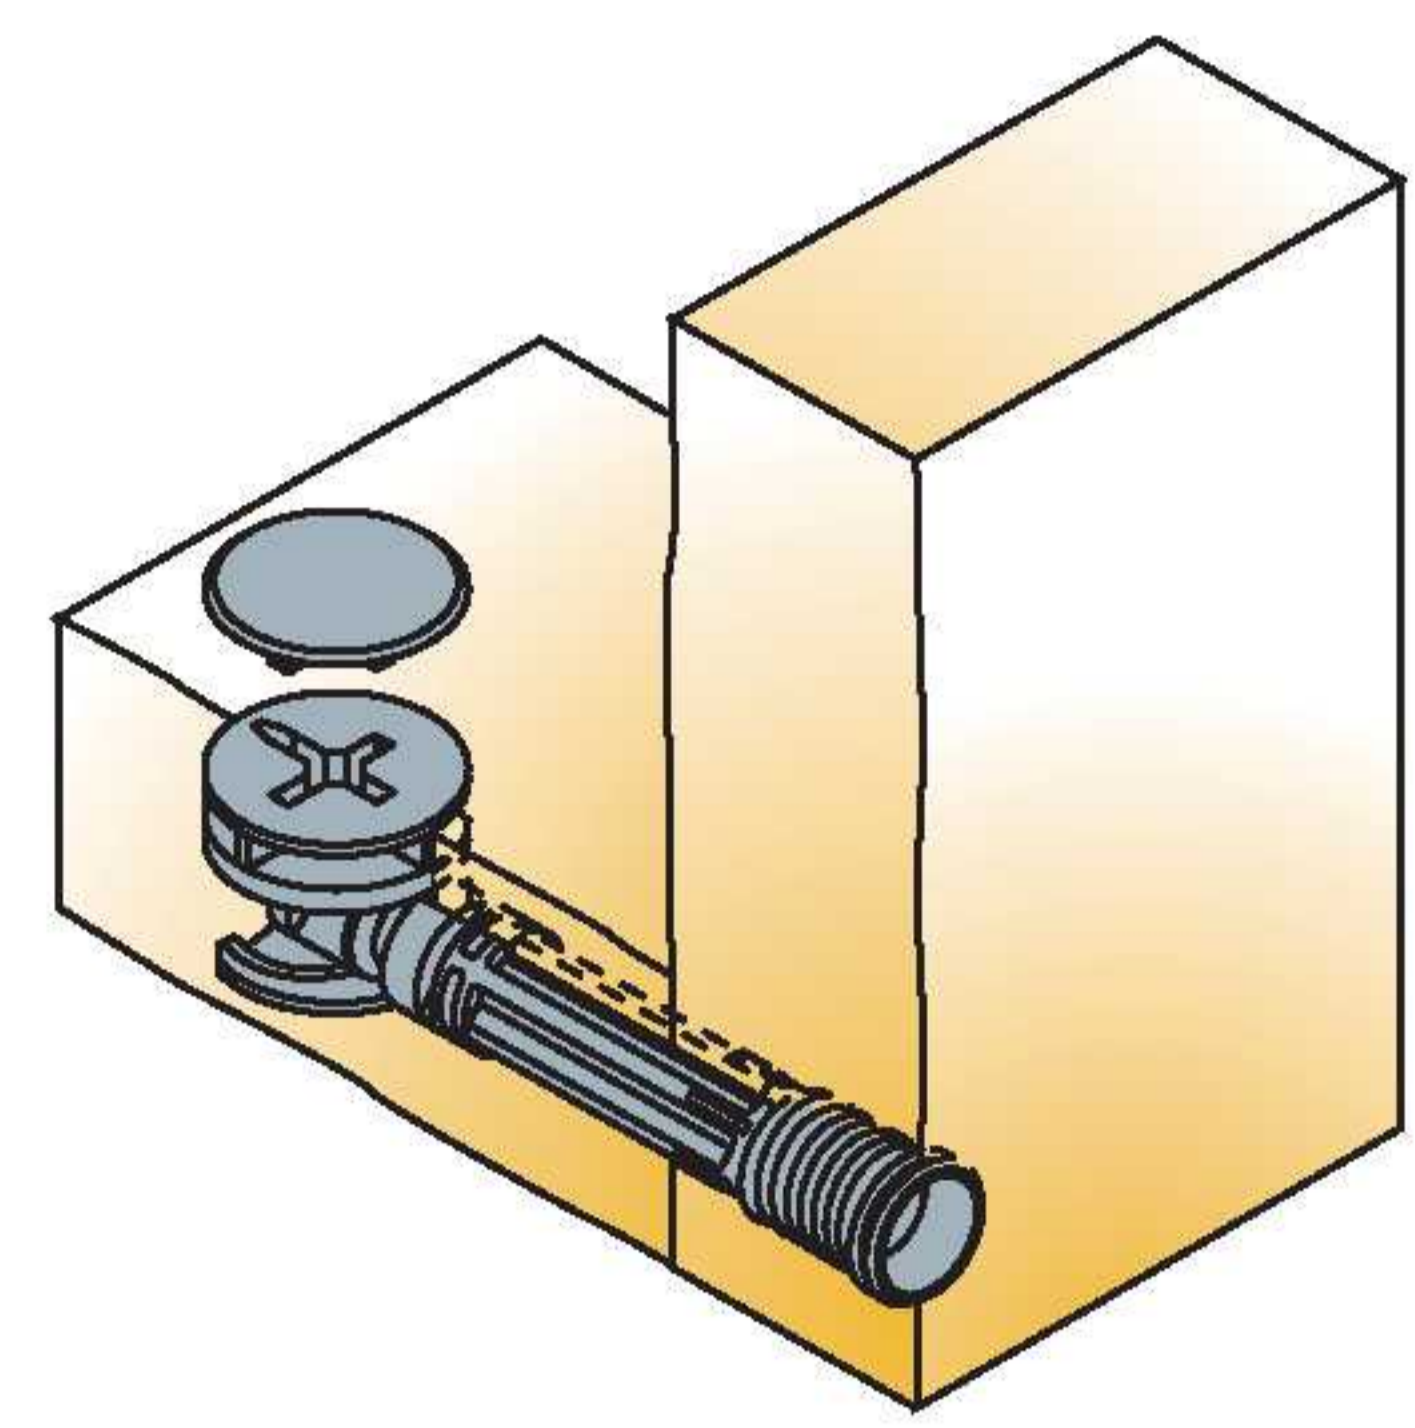

# Accessories for connectors

## Cover caps

- Available in a variety of colours
- Suitable for use with both pozi and hex cam drive features
- Suitable for use with various diameter cams
- Both domed and flat versions available

Technical and mounting details

Cover cap  
Ø17

 2000Pcs 5000Pcs Made of plastic

	X					
		Item number	Dark brown	Black	Light brown	Light grey
	2.5	<b>01026</b> →	831	835	867	882
	X					
		Item number	Birch	Cherry	Magnolia	Mahogany
	2.5	<b>01026</b> →	807	817	823	840
	X					
		Item number	White	Dark grey		
	2.5	<b>01026</b> →	877	880		