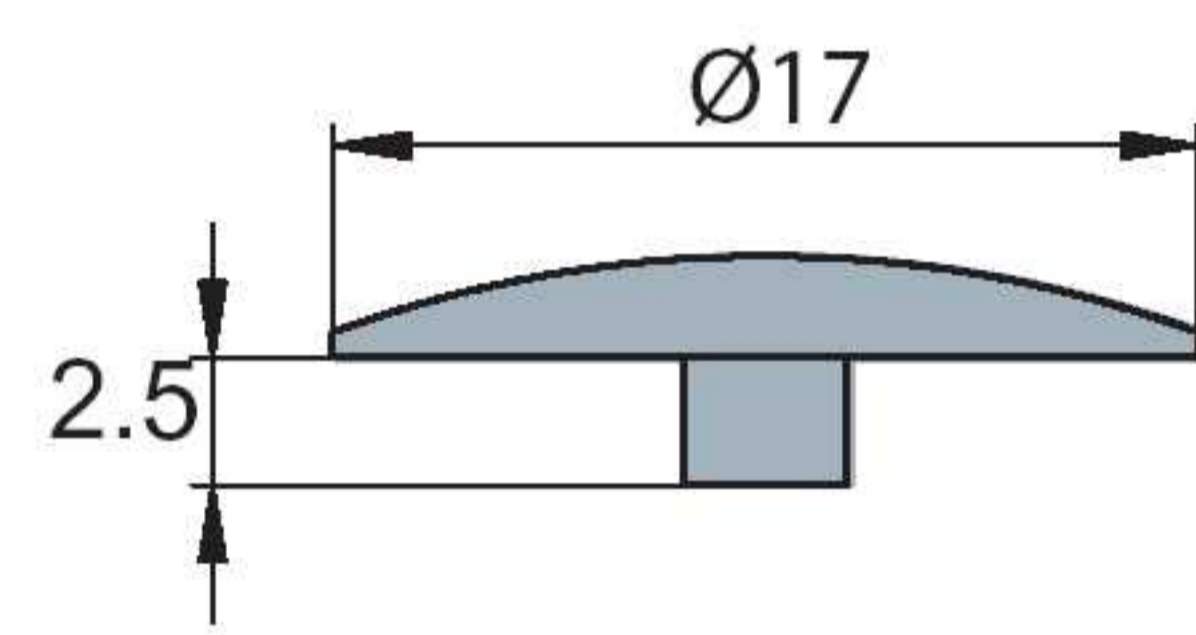

## Cover caps

- Available in a variety of colours
- Suitable for use with both pozi and hex cam drive features
- Suitable for use with various diameter cams
- Both domed and flat versions available

Technical and mounting details

Cover cap  
Ø17

 2000Pcs  5000Pcs Made of plastic

	X					
		Item number	Dark brown	Black	Light brown	Light grey
	2.5	<a href="#">01026</a> →	831	835	867	882
	X					
		Item number	Birch	Cherry	Magnolia	Mahogany
	2.5	<a href="#">01026</a> →	807	817	823	840
	X					
		Item number	White	Dark grey		
	2.5	<a href="#">01026</a> →	877	880		