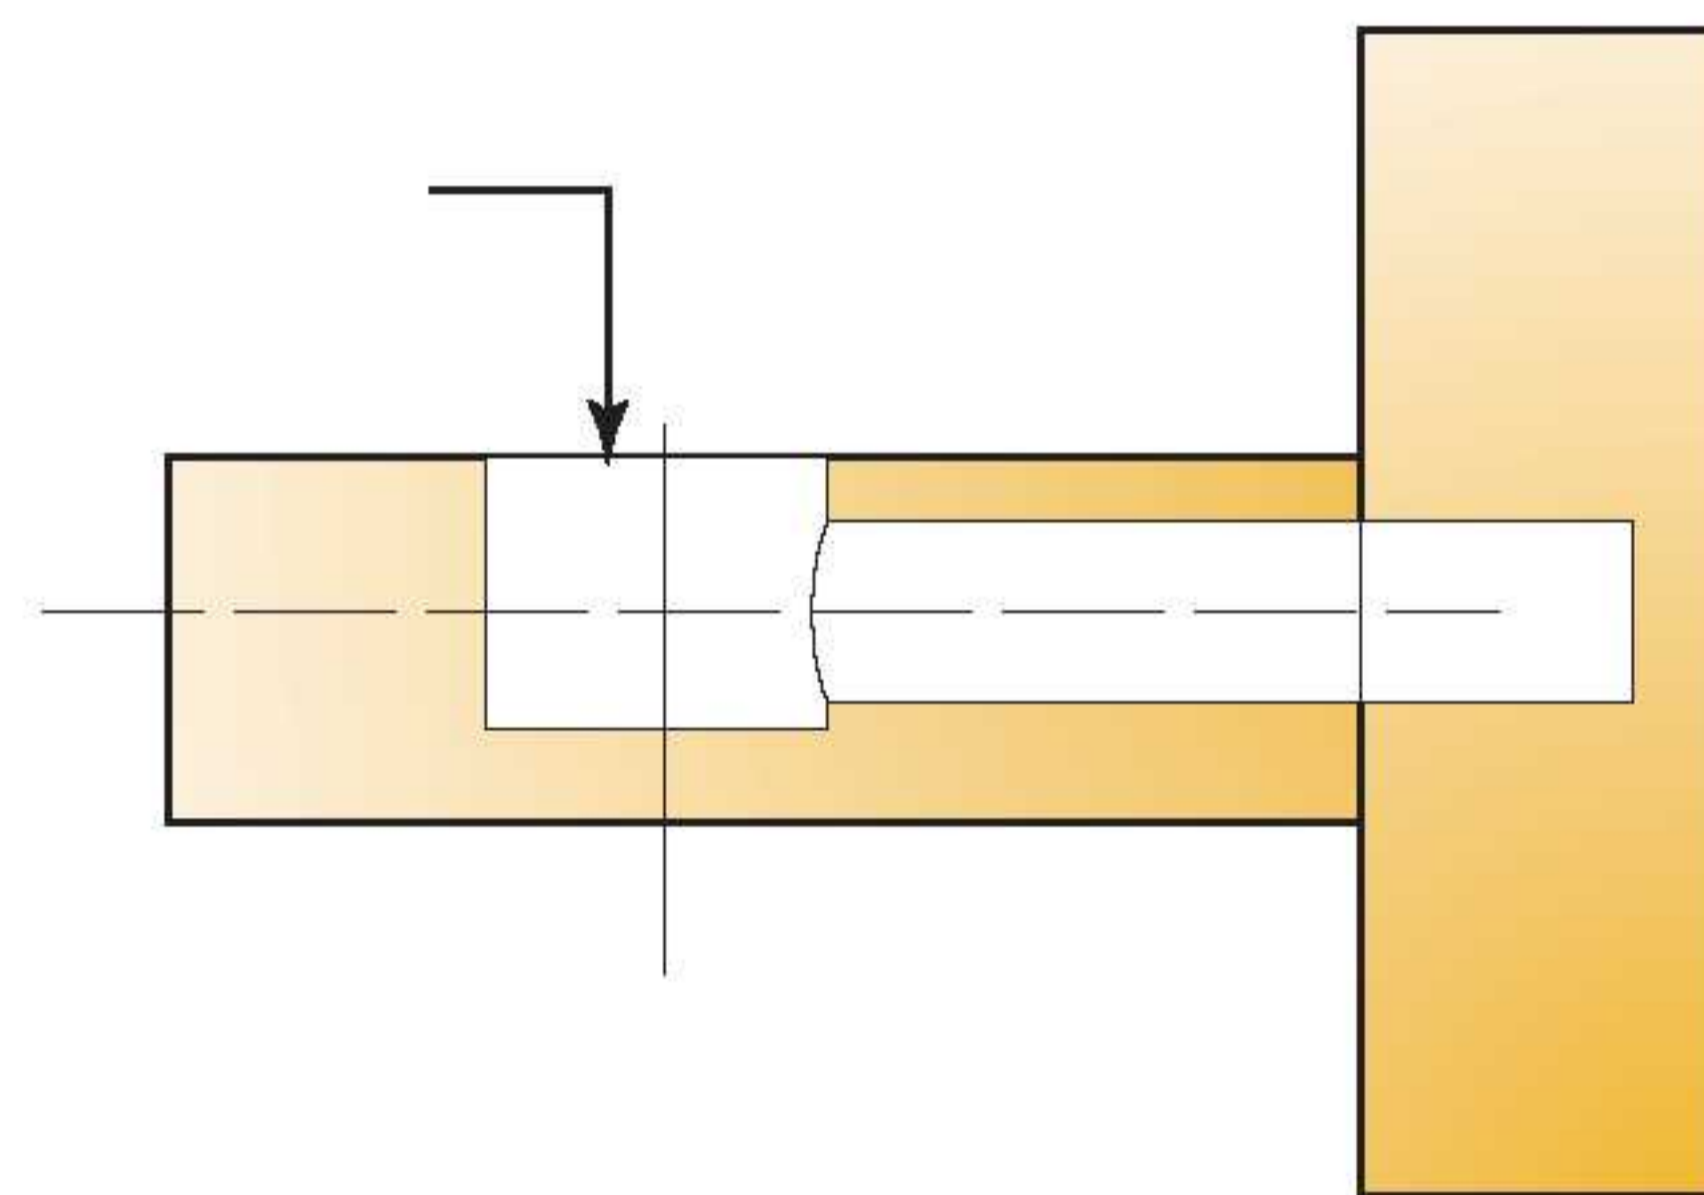

## Cover caps

- Available in a variety of colours
- Suitable for use with both pozi and hex cam drive features
- Suitable for use with various diameter cams
- Both domed and flat versions available

Technical and mounting details

Cover cap  
Ø17

 2000Pcs  5000Pcs Made of plastic

	X					
		Item number	Dark brown	Black	Light brown	Light grey
	2.5	<a href="#">01026</a> →	831	835	867	882
	X					
		Item number	Birch	Cherry	Magnolia	Mahogany
	2.5	<a href="#">01026</a> →	807	817	823	840
	X					
		Item number	White	Dark grey		
	2.5	<a href="#">01026</a> →	877	880		