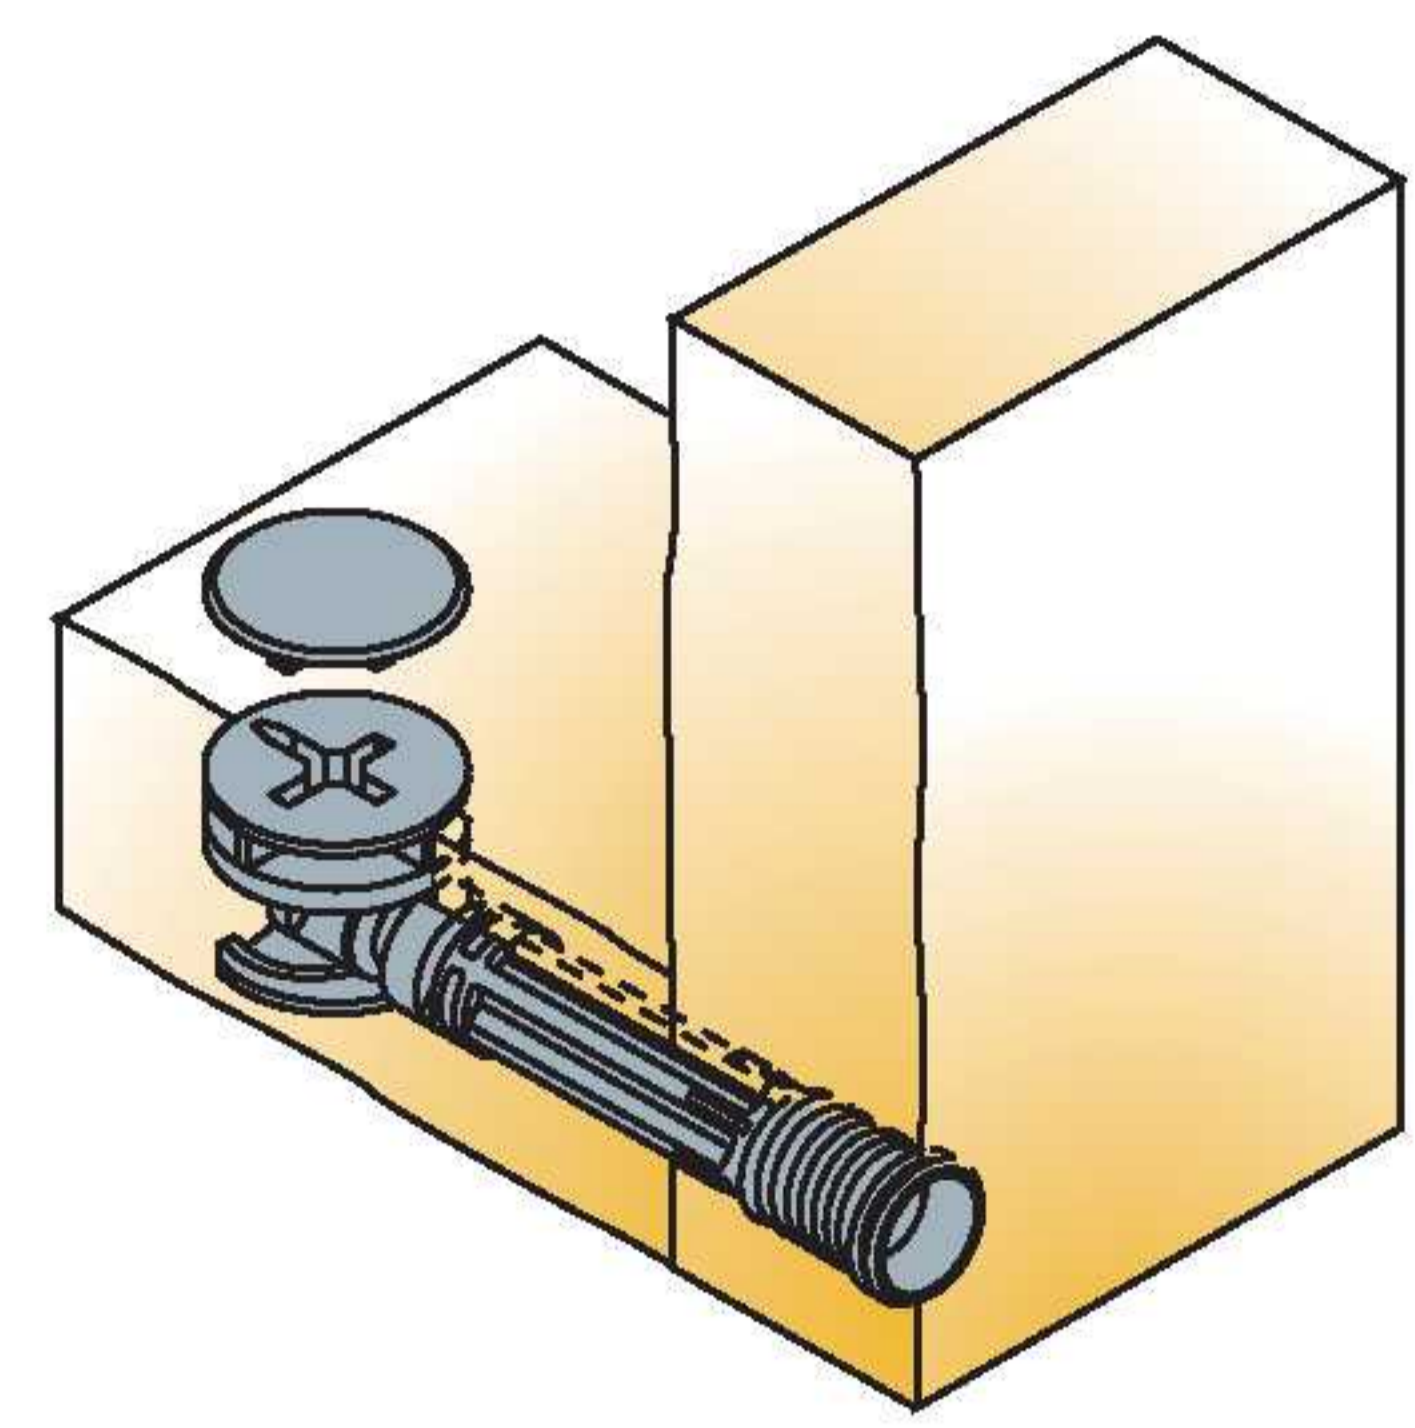

# Accessories for connectors

## Cover caps

- Available in a variety of colours
- Suitable for use with both pozi and hex cam drive features
- Suitable for use with various diameter cams
- Both domed and flat versions available

Technical and mounting details

Cover cap  
Ø17

 2000Pcs  5000Pcs Made of plastic

	X					
		Item number	Dark brown	Black	Light brown	Light grey
	2.5	<a href="#">01026</a> →	831	835	867	882
	X					
		Item number	Birch	Cherry	Magnolia	Mahogany
	2.5	<a href="#">01026</a> →	807	817	823	840
	X					
		Item number	White	Dark grey		
	2.5	<a href="#">01026</a> →	877	880		