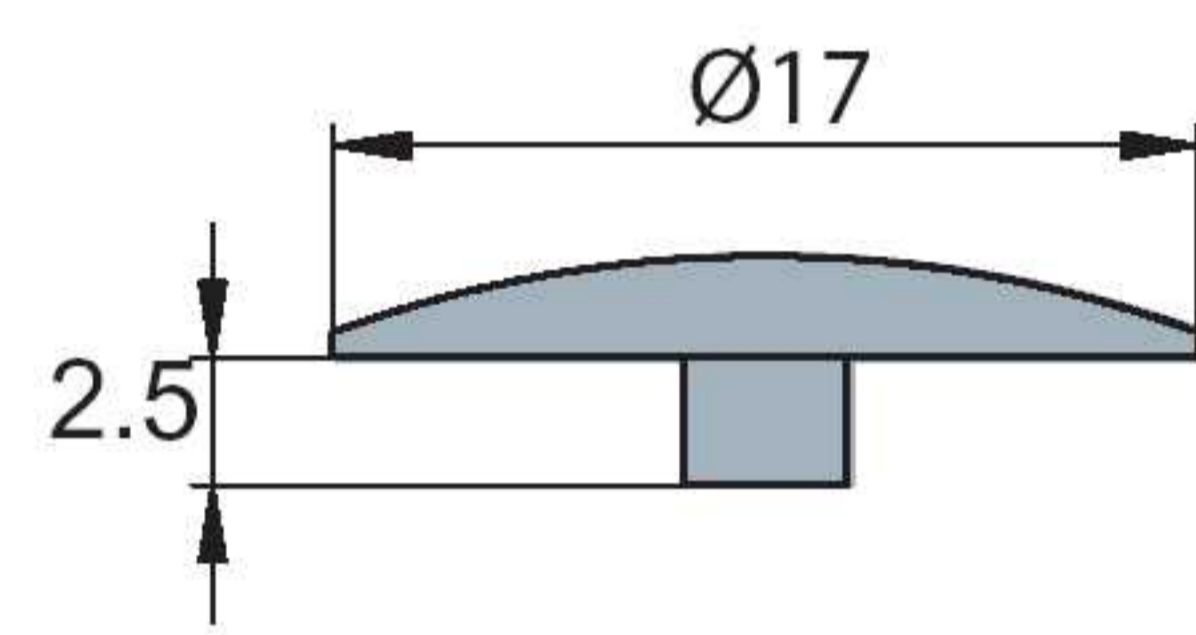

Accessories for connectors

Cover caps

- Available in a variety of colours
- Suitable for use with both pozi and hex cam drive features
- Suitable for use with various diameter cams
- Both domed and flat versions available

Technical and mounting details

Cover cap
Ø17

 2000Pcs  5000Pcs Made of plastic

	X					
		Item number	Dark brown	Black	Light brown	Light grey
	2.5	01026 →	831	835	867	882
	X					
		Item number	Birch	Cherry	Magnolia	Mahogany
	2.5	01026 →	807	817	823	840
	X					
		Item number	White	Dark grey		
	2.5	01026 →	877	880		