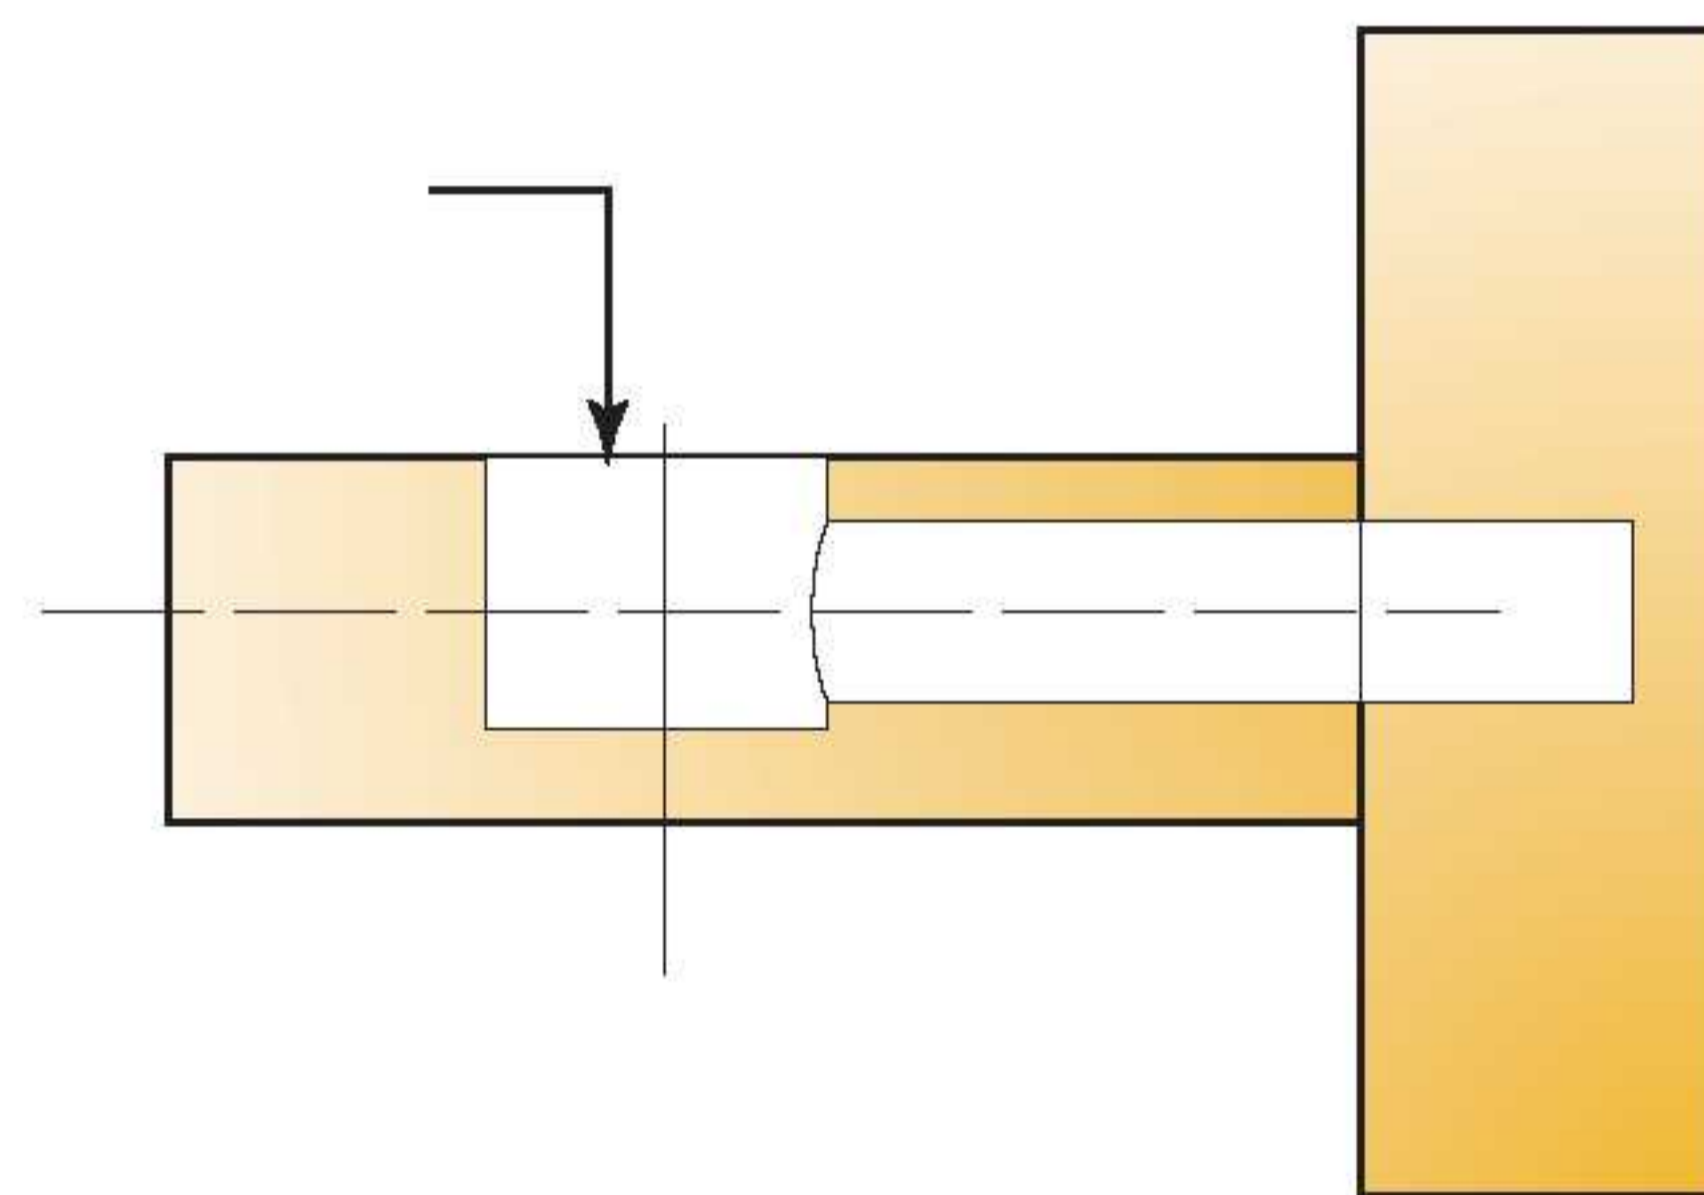

Accessories for connectors

Cover caps

- Available in a variety of colours
- Suitable for use with both pozi and hex cam drive features
- Suitable for use with various diameter cams
- Both domed and flat versions available

Technical and mounting details

Cover cap
Ø17

 2000Pcs  5000Pcs Made of plastic

	X					
		Item number	Dark brown	Black	Light brown	Light grey
	2.5	01026 →	831	835	867	882
	X					
		Item number	Birch	Cherry	Magnolia	Mahogany
	2.5	01026 →	807	817	823	840
	X					
		Item number	White	Dark grey		
	2.5	01026 →	877	880		