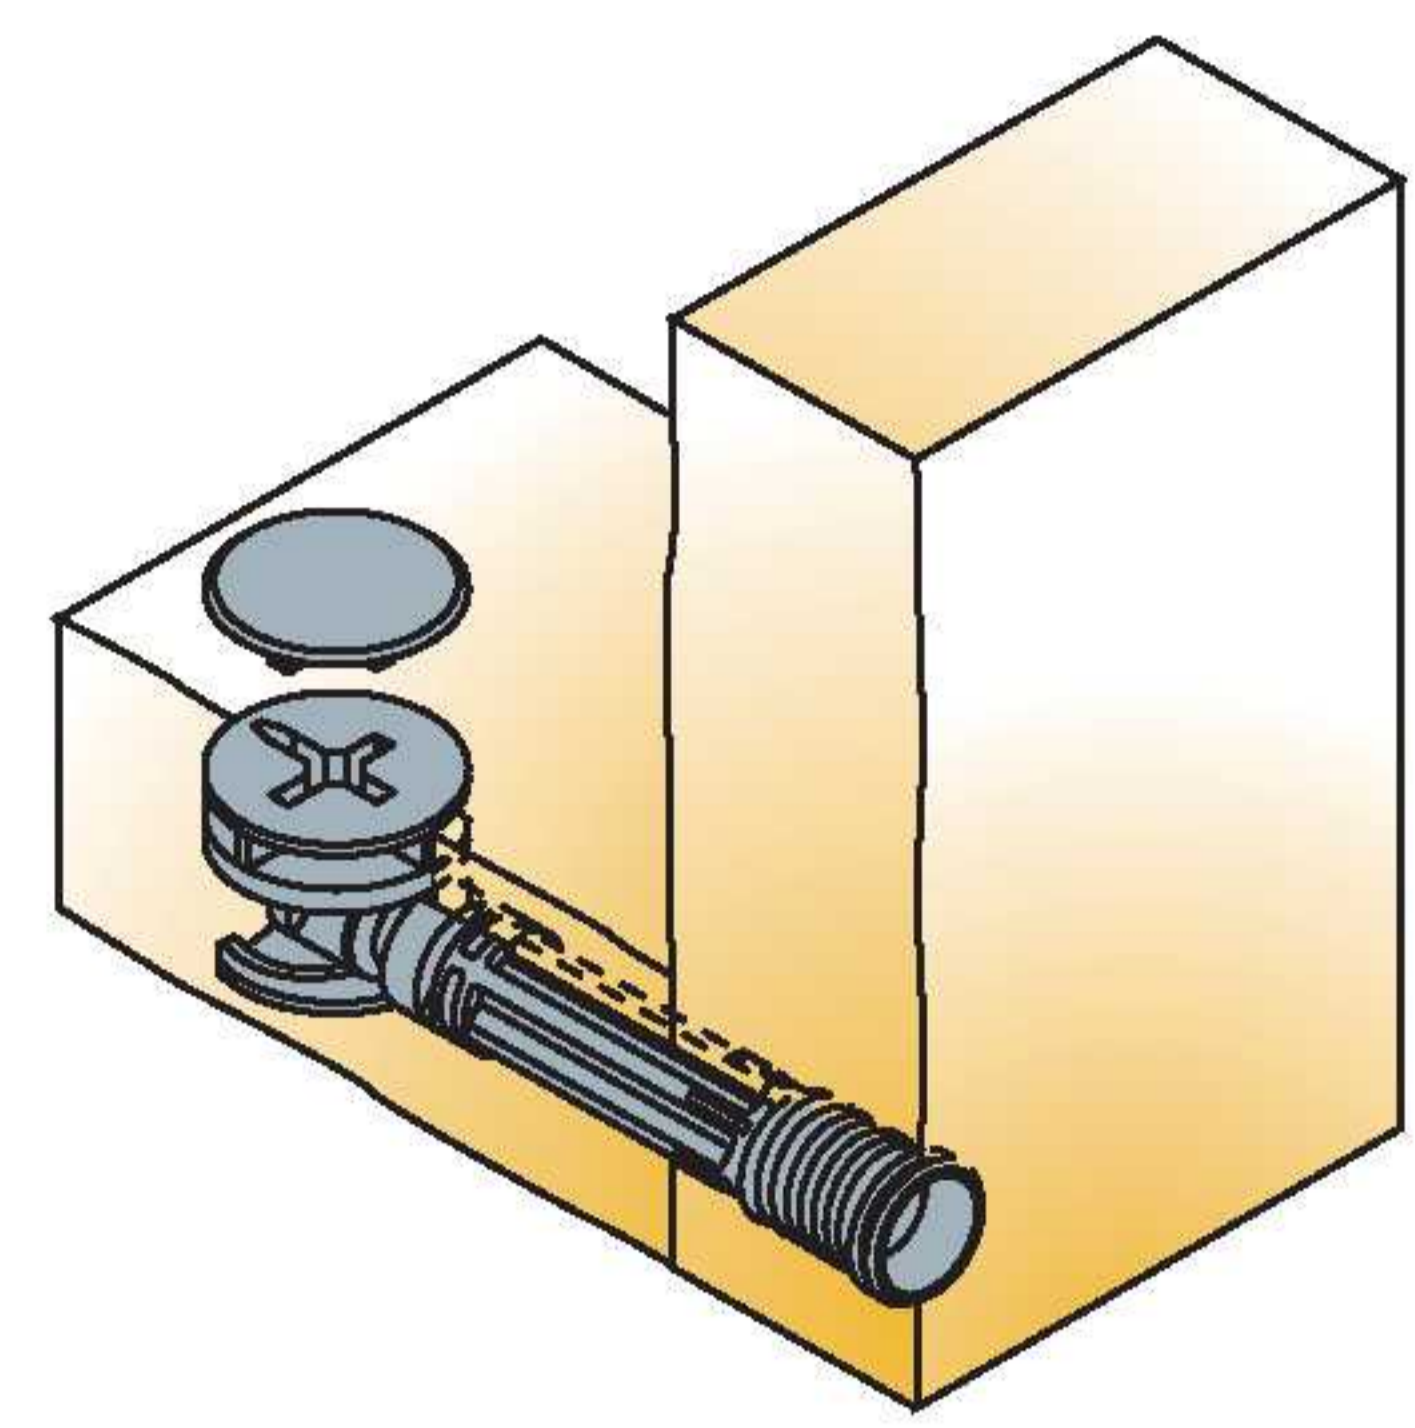

Accessories for connectors

Cover caps

- Available in a variety of colours
- Suitable for use with both pozi and hex cam drive features
- Suitable for use with various diameter cams
- Both domed and flat versions available

Technical and mounting details

Cover cap
Ø17

 2000Pcs  5000Pcs Made of plastic

	X					
		Item number	Dark brown	Black	Light brown	Light grey
	2.5	01026 →	831	835	867	882
	X					
		Item number	Birch	Cherry	Magnolia	Mahogany
	2.5	01026 →	807	817	823	840
	X					
		Item number	White	Dark grey		
	2.5	01026 →	877	880		