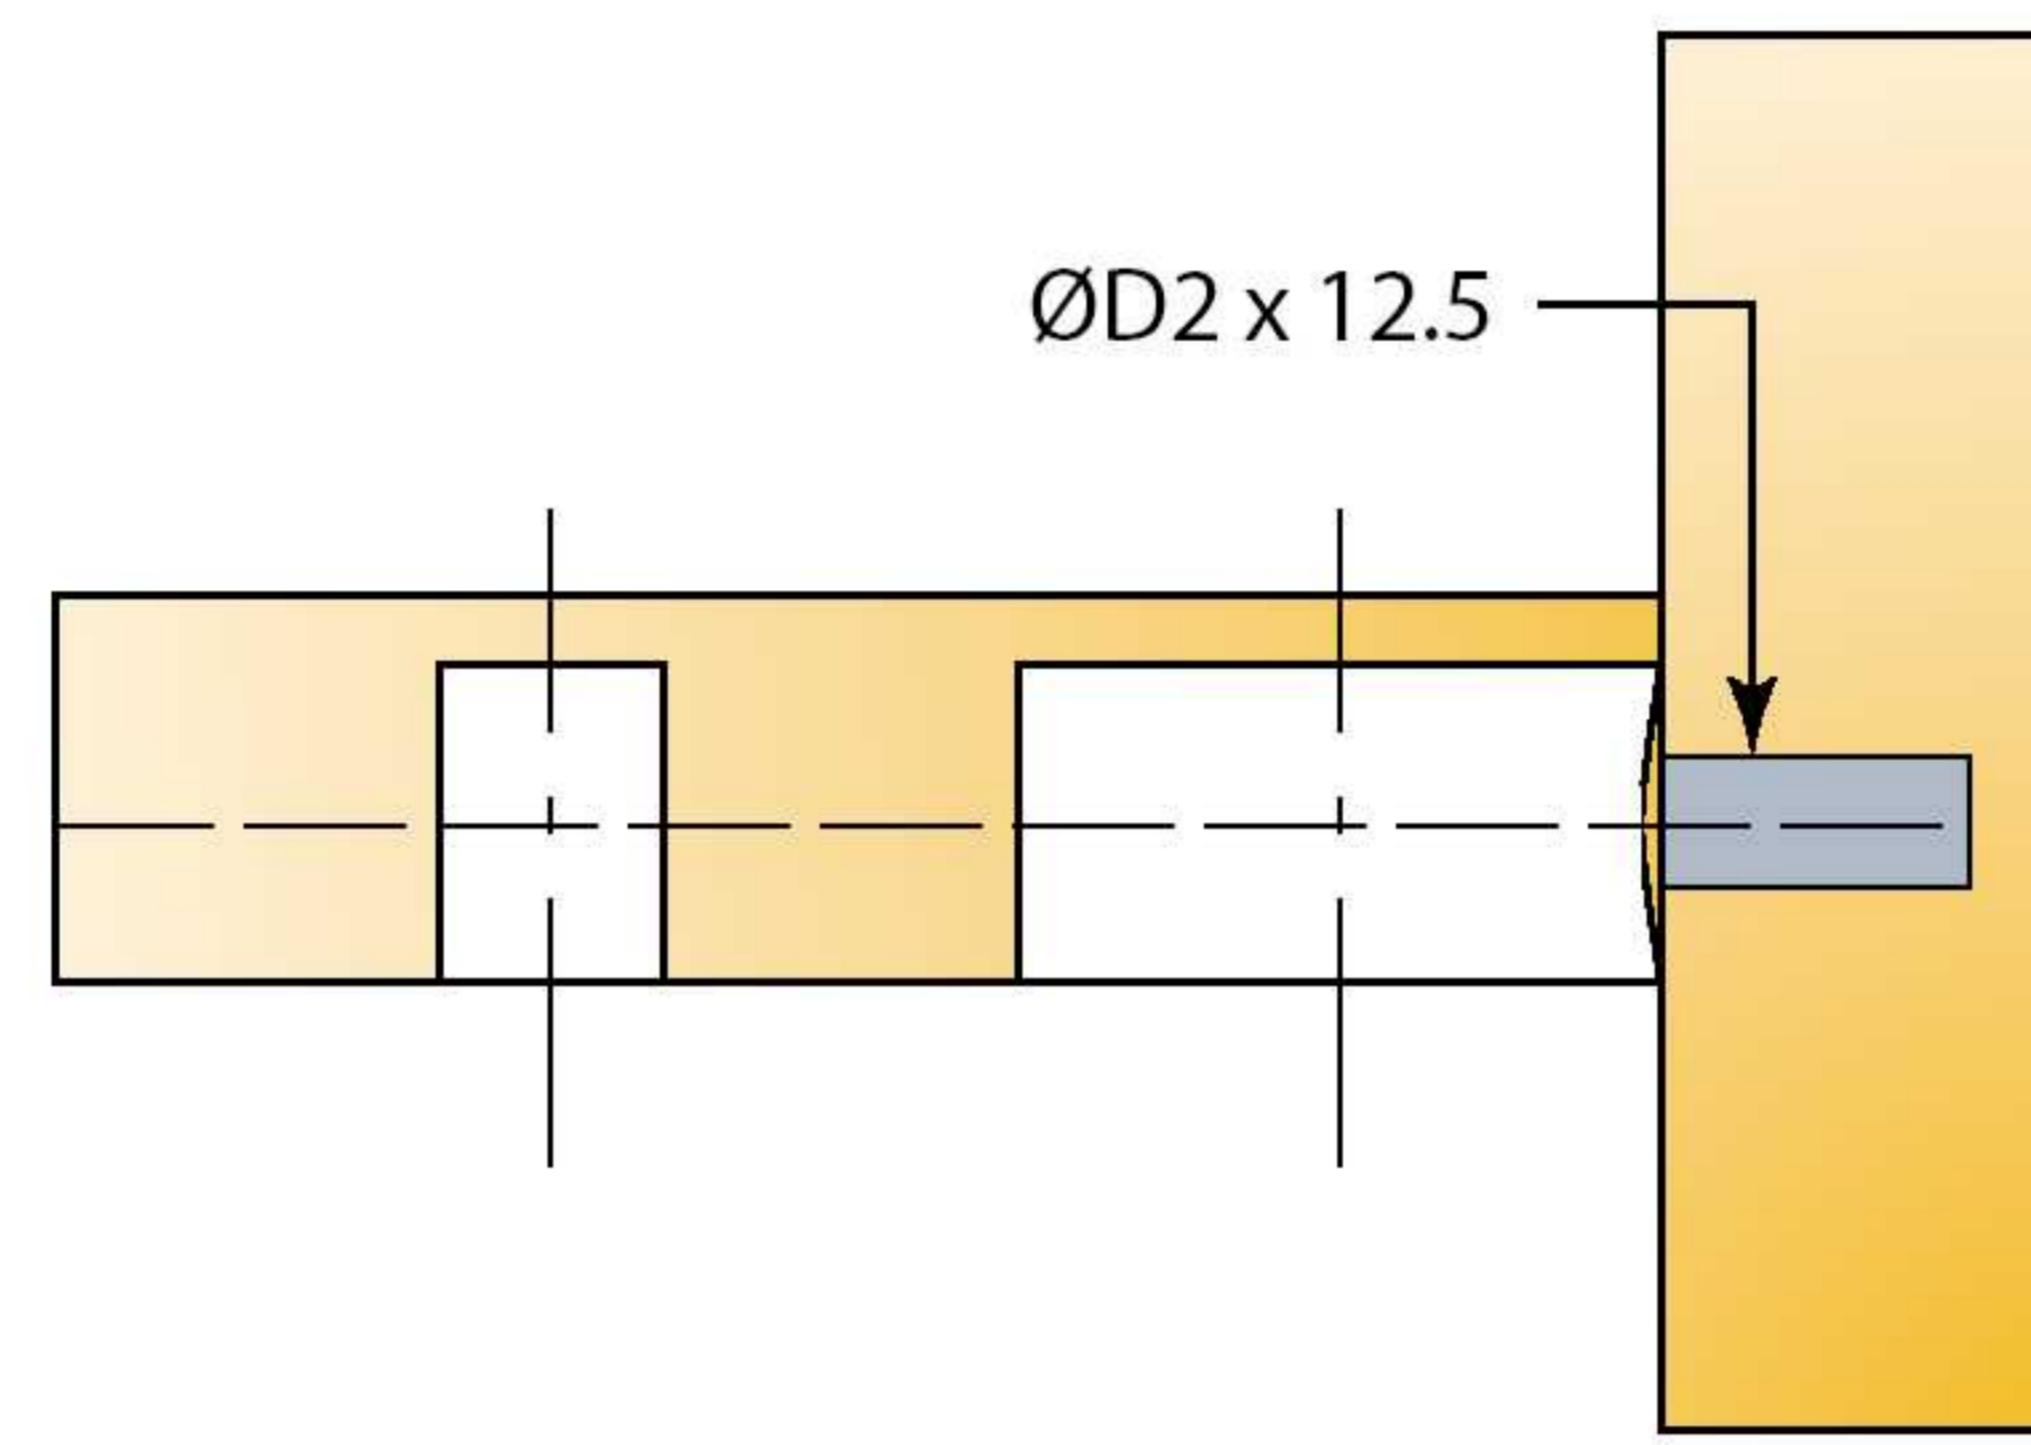

System 6

Quickfit-Expando

Expanding dowels

Technical and mounting details

Dowel Ø5 and Ø8

5000 Pcs

Made of zinc, plastic

D2	Item number	Dark grey		
Drilling diameter for dowel thread				
5	06408 →	880		
8	06410 →	880		