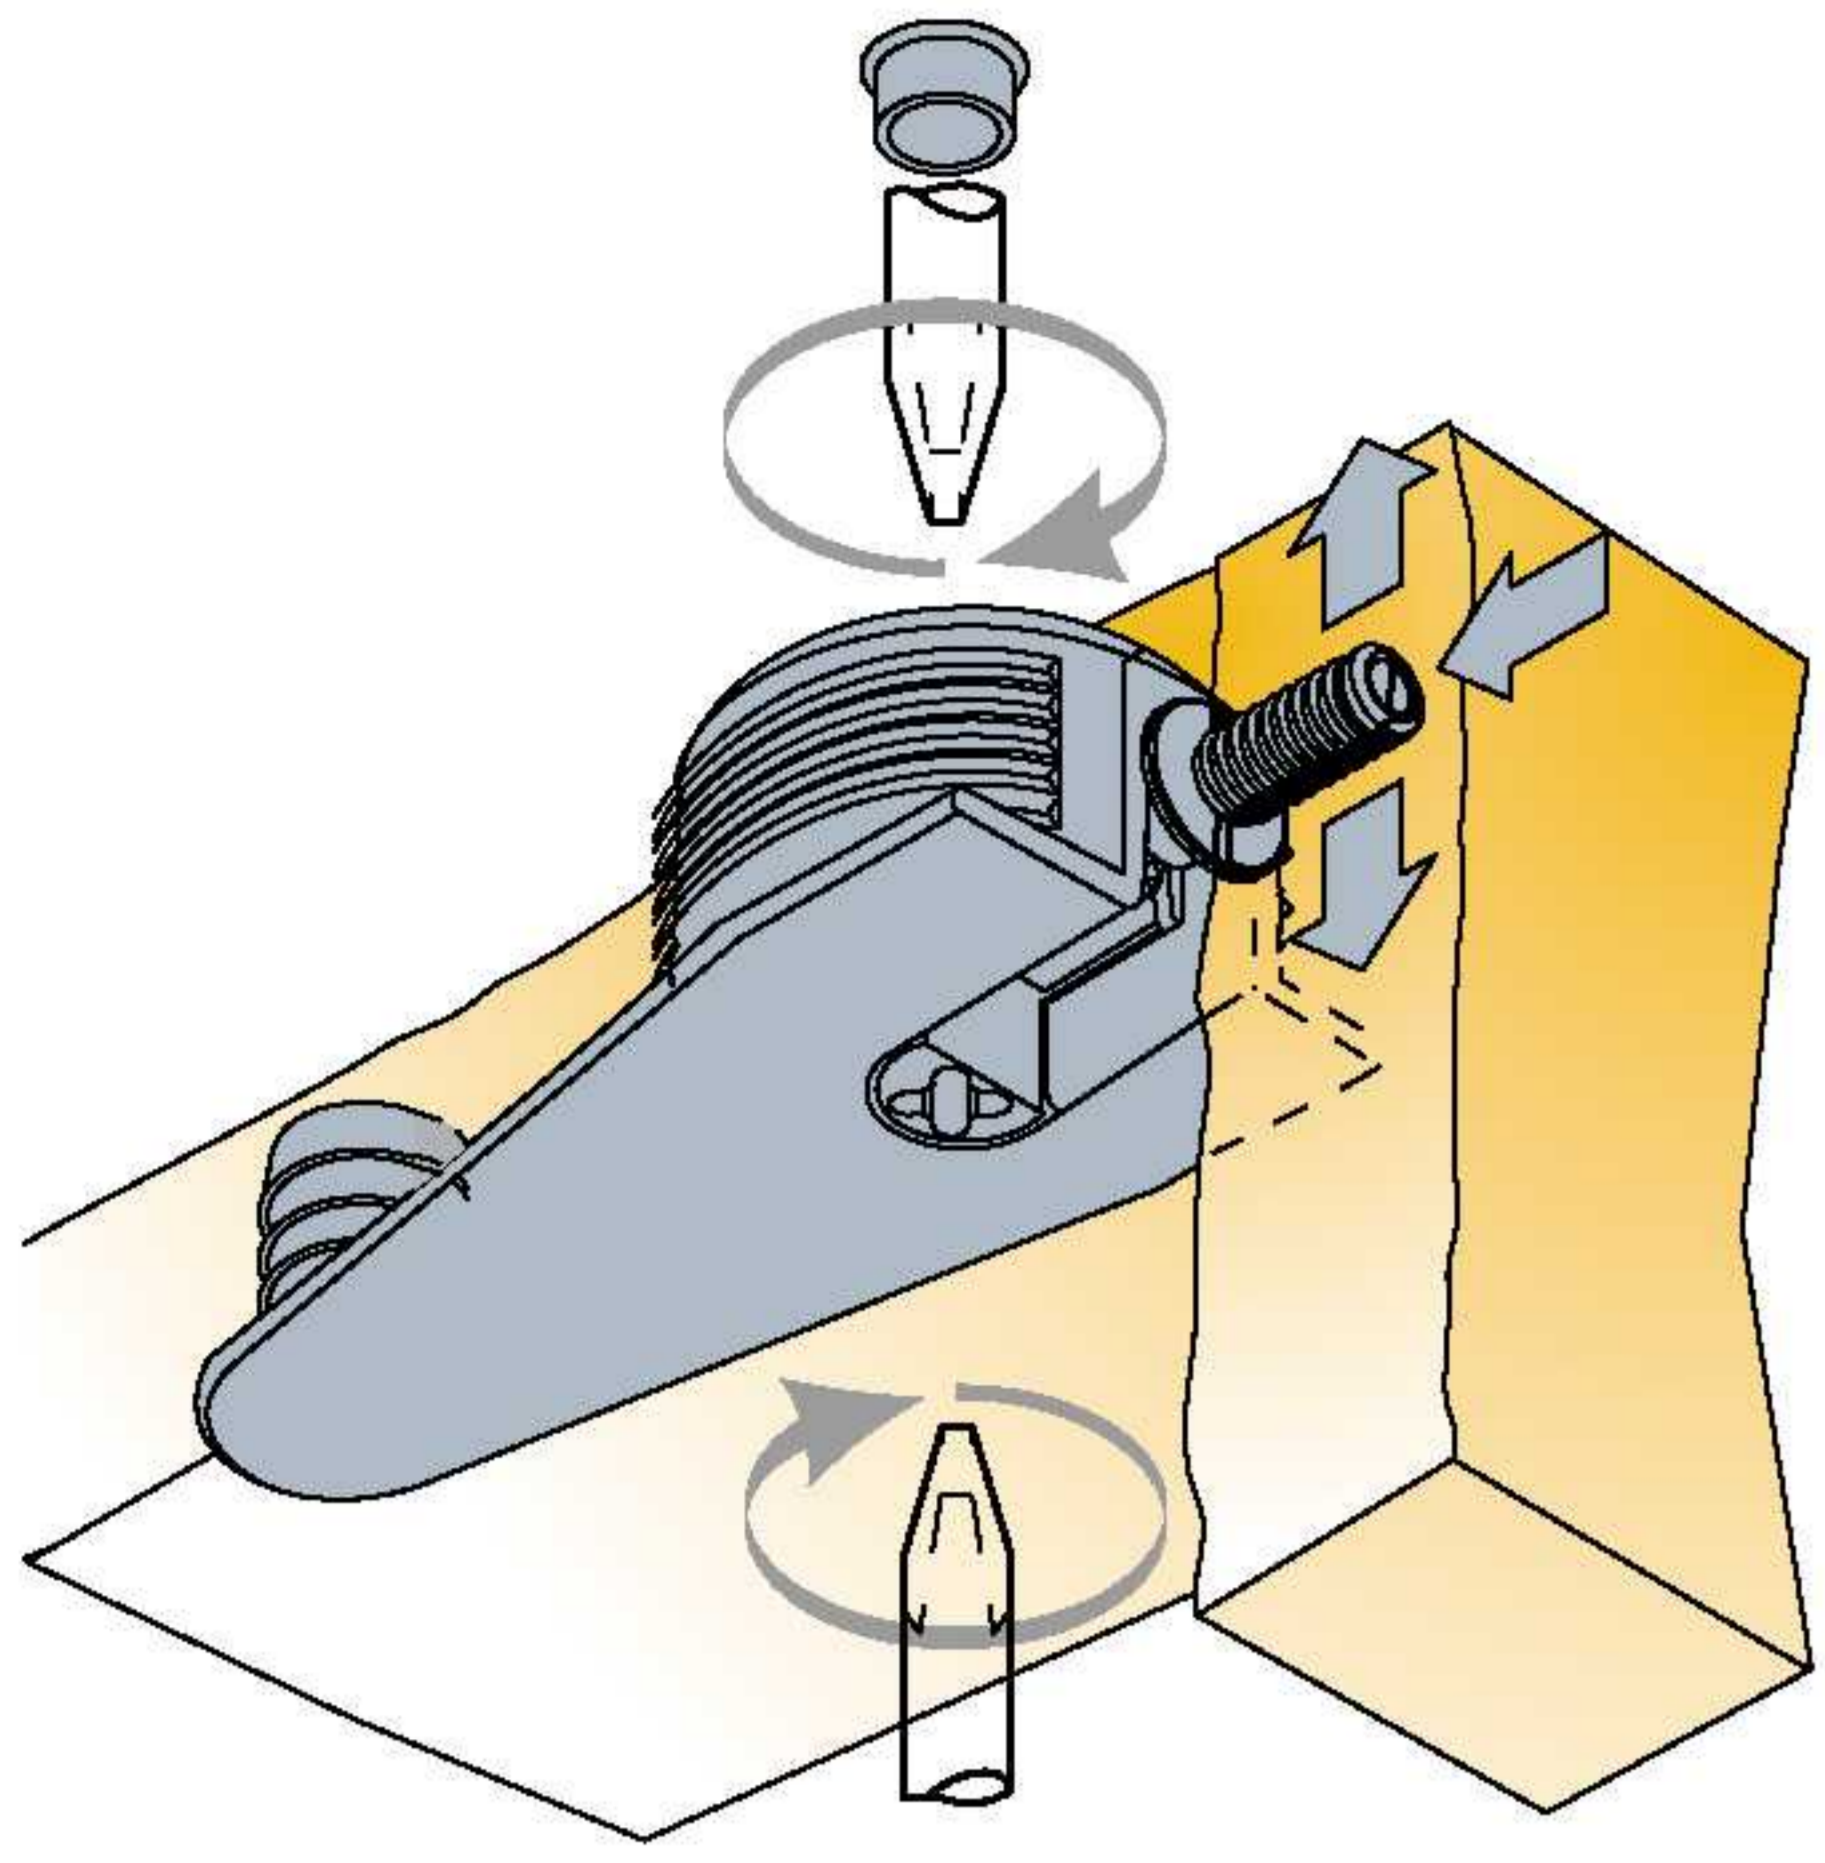

System 6

Quickfit-Expando

Expanding dowels

Technical and mounting details

Dowel Ø5 and Ø8

5000 Pcs

Made of zinc, plastic

D2	Item number	Dark grey		
Drilling diameter for dowel thread				
5	06408 →	880		
8	06410 →	880		