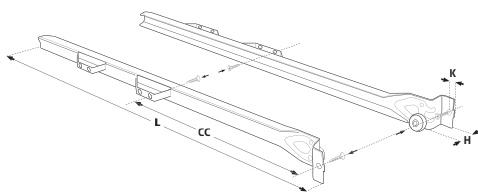

ROLLER RUNNER FOR CABINET

Choose the right Runner for
the Norscan Roller baskets

INSIDE WITH

A = 368, 468, 568 or 768 mm +/- 1 mm

CC = 224, 233, 256, 384 and 416 mm
L = 489 mm
H = 19,5 mm
K = 7 mm

ARTICLE NUMBER SILVER

713 S RR50-19,5 L (left side)
713 S RR50-19,5 R (right side)

ARTICLE NUMBER WHITE

713 W RR50-19,5 L (left side)
713 W RR50-19,5 R (right side)

INSIDE WITH

A = 362, 462, 562 or 762 mm +/- 1 mm

CC = 224, 233, 256, 384 and 416 mm
L = 492 mm
H = 16,5 mm
K = 7 mm

ARTICLE NUMBER SILVER

713 S RR50-16,5 L (left side)
713 S RR50-16,5 R (right side)

ARTICLE NUMBER WHITE

713 W RR50-16,5 L (left side)
713 W RR50-16,5 R (right side)

INSIDE WITH

A = 332, 432, 532 or 732 mm +/- 1 mm

CC = Fits several distances

ARTICLE NUMBER SILVER

713 S RRUN500 L (left side)
713 S RRUN500 R (right side)

ARTICLE NUMBER WHITE

713 W RRUN500 L (left side)
713 W RRUN500 R (right side)

SUPPORTS HEAVY LOADS