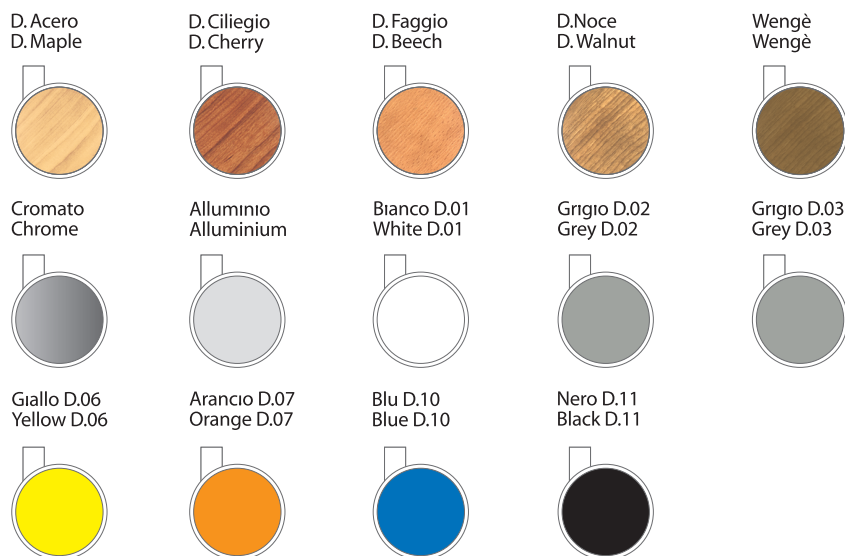

Dischetti Laterali - Side Disks