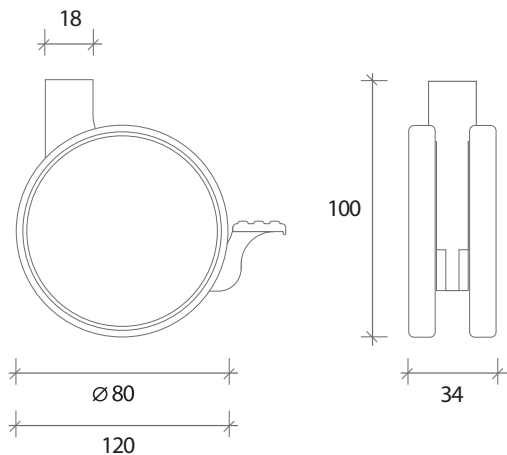

OTM[®]
80

YOYO
RAUL BARBIERI

YOYO
PATENT

Portata utile 50 Kg.
Capacity 50 Kg.

Ruota adatta per carrelli e complementi d'arredo. Disponibile anche con freno a pedale. Supporto in zama pressofusione, cromata o con verniciatura alluminio o altri colori. Ruote in nylon con fascia in gomma termoplastica. Freni in nylon stabilizzato. Dischetti laterali in ABS colorati o finiture in legno.

Wheel designed particularly for trolleys and furniture accessories. Also available with a locking brake. Support made of die cast Zamack Chromium-plated or epoxy enamelled aluminium or other colours. Twin-wheels in nylon with tyres in synthetic rubber. Side discs available in coloured ABS or wood finishes.

Dischetti Laterali - Side Disks

Indicazioni per il fissaggio - Fastening indications