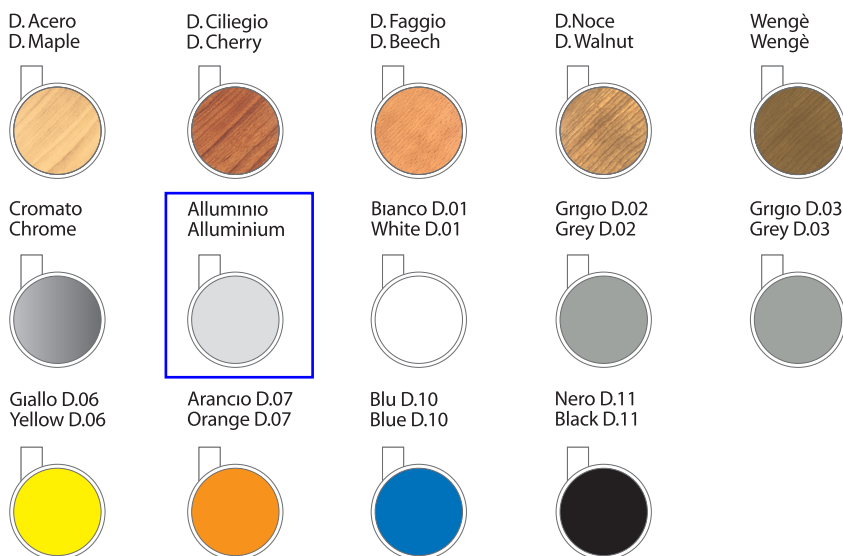

Dischetti Laterali - Side Disks