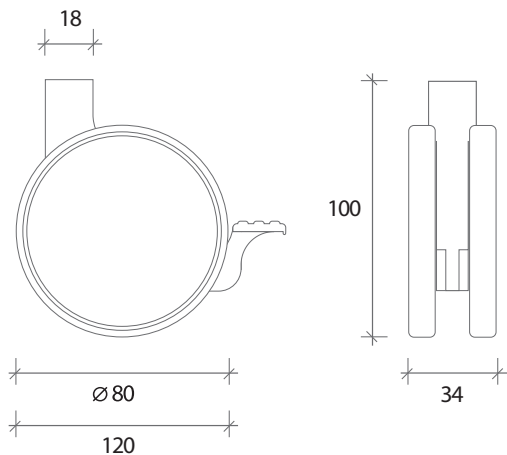

**OTM**<sup>®</sup>  
80

**YOYO**  
RAUL BARBIERI

**YOYO**  
PATENT

**Portata utile 50 Kg.**  
**Capacity 50 Kg.**

Ruota adatta per carrelli e complementi d'arredo. Disponibile anche con freno a pedale. Supporto in zama pressofusione, cromata o con verniciatura alluminio o altri colori. Ruote in nylon con fascia in gomma termoplastica. Freni in nylon stabilizzato. Dischetti laterali in ABS colorati o finiture in legno.

Wheel designed particularly for trolleys and furniture accessories. Also available with a locking brake. Support made of die cast Zamack Chromium-plated or epoxy enamelled aluminium or other colours. Twin-wheels in nylon with tyres in synthetic rubber. Side discs available in coloured ABS or wood finishes.

Dischetti Laterali - Side Disks

Indicazioni per il fissaggio - Fastening indications