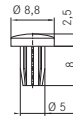

Type	Item No.
1,000 pcs. front buffer	44351-45
10,000 pcs. front buffer	44351-63