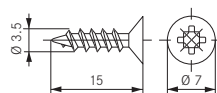

Special Euro screws

Nickel, for use in 5 mm diameter pre drilled hole systems (Pozidrive #2)

Type	Item No.
100 pcs. Euro 6 x 8.5	89355-42
100 pcs. Euro 6 x 13.5	88185-42

Wood screw

Dia. 7 mm

Type	Item No.
3,5 x 11 / 10.000 pcs.	10742-32
3,5 x 15 / 10.000 pcs.	87110-32
3,5 x 15 / 100 pcs.	87110-42
3,5 x 17 / 1.000 pcs.	87111-45