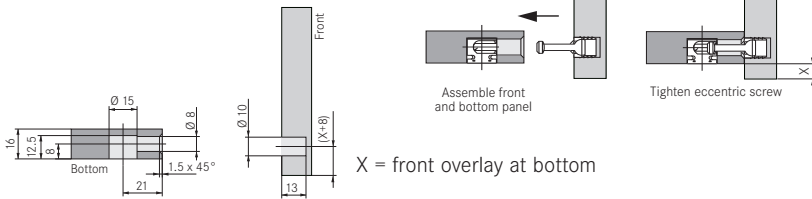

Front-bottom connector Type 7600

- Front-bottom connector to stabilize bottom panels on wide drawers
- Used on Nova and Unigrass drawers

Type	Item No.
Front-bottom connector	
10 pcs.	26744-38
100 pcs.	26744-09

Dowel

Type	Item No.
10.000 pcs. dia. 10 x 12	05853-32
10.000 pcs. dia. 8 x 12	04885-32

Euro screws

Steel, nickel-plated, for use in 5 mm diameter predrilled bore hole systems (Pozidrive #2)

Type	Item No.
1,000 pcs. Euro 6 x 11.5	83544-45
1,000 pcs. Euro 6 x 13	83545-45
1,000 pcs. Euro 6 x 14.5	83546-45
10,000 pcs. Euro 6 x 8.5	89301-58
10,000 pcs. Euro 6 x 17	87107-58
10,000 pcs. Euro 6 x 22	87108-58

Special Euro screws

Nickel, for use in 5 mm diameter pre drilled hole systems (Pozidrive #2)

Type	Item No.
100 pcs. Euro 6 x 8.5	89355-42
100 pcs. Euro 6 x 13.5	88185-42

Wood screw

Dia. 7 mm

Type	Item No.
3,5 x 11 / 10.000 pcs.	10742-32
3,5 x 15 / 10.000 pcs.	87110-32
3,5 x 15 / 100 pcs.	87110-42
3,5 x 17 / 1.000 pcs.	87111-45