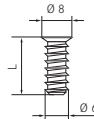

Front buffer

Gentle closing of the drawer or door against cabinet due to soft buffer material. Suitable for automatic feed.

Type	Item No.
1,000 pcs. front buffer	44351-45
10,000 pcs. front buffer	44351-63

Dowel

Type	Item No.
10.000 pcs. dia. 10 x 12	05853-32
10.000 pcs. dia. 8 x 12	04885-32

Euro screws

Steel, nickel-plated, for use in 5 mm diameter predrilled bore hole systems (Pozidrive #2)

Type	Item No.
1,000 pcs. Euro 6 x 11.5	83544-45
1,000 pcs. Euro 6 x 13	83545-45
1,000 pcs. Euro 6 x 14.5	83546-45
10,000 pcs. Euro 6 x 8.5	89301-58
10,000 pcs. Euro 6 x 17	87107-58
10,000 pcs. Euro 6 x 22	87108-58

Special Euro screws

Nickel, for use in 5 mm diameter pre drilled hole systems (Pozidrive #2)

Type	Item No.
100 pcs. Euro 6 x 8.5	89355-42
100 pcs. Euro 6 x 13.5	88185-42

Wood screw

Dia. 7 mm

Type	Item No.
3,5 x 11 / 10.000 pcs.	10742-32
3,5 x 15 / 10.000 pcs.	87110-32
3,5 x 15 / 100 pcs.	87110-42
3,5 x 17 / 1.000 pcs.	87111-45