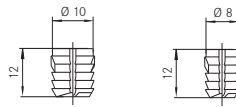

Front-bottom connector Type 7600

- Front-bottom connector to stabilize bottom panels on wide drawers
- Used on Nova and Unigrass drawers

Type	Item No.
Front-bottom connector	
10 pcs.	26744-38
100 pcs.	26744-09

Dowel

Type	Item No.
10.000 pcs. dia. 10 x 12	05853-32
10.000 pcs. dia. 8 x 12	04885-32

Euro screws

Steel, nickel-plated, for use in 5 mm diameter predrilled bore hole systems (Pozidrive #2)

Type	Item No.
1,000 pcs. Euro 6 x 11.5	83544-45
1,000 pcs. Euro 6 x 13	83545-45
1,000 pcs. Euro 6 x 14.5	83546-45
10,000 pcs. Euro 6 x 8.5	89301-58
10,000 pcs. Euro 6 x 17	87107-58
10,000 pcs. Euro 6 x 22	87108-58

Special Euro screws

Nickel, for use in 5 mm diameter pre drilled hole systems (Pozidrive #2)

Type	Item No.
100 pcs. Euro 6 x 8.5	89355-42
100 pcs. Euro 6 x 13.5	88185-42

Wood screw

Dia. 7 mm

Type	Item No.
3,5 x 11 / 10.000 pcs.	10742-32
3,5 x 15 / 10.000 pcs.	87110-32
3,5 x 15 / 100 pcs.	87110-42
3,5 x 17 / 1.000 pcs.	87111-45