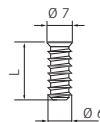

Dowel

Type	Item No.
10.000 pcs. dia. 10 x 12	05853-32
10.000 pcs. dia. 8 x 12	04885-32

Euro screws

Steel, nickel-plated, for use in 5 mm diameter predrilled bore hole systems (Pozidrive #2)

Type	Item No.
1,000 pcs. Euro 6 x 11.5	83544-45
1,000 pcs. Euro 6 x 13	83545-45
1,000 pcs. Euro 6 x 14.5	83546-45
10,000 pcs. Euro 6 x 8.5	89301-58
10,000 pcs. Euro 6 x 17	87107-58
10,000 pcs. Euro 6 x 22	87108-58

Special Euro screws

Nickel, for use in 5 mm diameter pre drilled hole systems (Pozidrive #2)

Type	Item No.
100 pcs. Euro 6 x 8.5	89355-42
100 pcs. Euro 6 x 13.5	88185-42

Wood screw

Dia. 7 mm

Type	Item No.
3,5 x 11 / 10.000 pcs.	10742-32
3,5 x 15 / 10.000 pcs.	87110-32
3,5 x 15 / 100 pcs.	87110-42
3,5 x 17 / 1.000 pcs.	87111-45