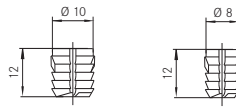

Dowel

Type	Item No.
10.000 pcs. dia. 10 x 12	05853-32
10.000 pcs dia. 8 x 12	04885-32

Euro screws

Steel, nickel-plated, for use in 5 mm diameter predrilled bore hole systems (Pozidrive #2)