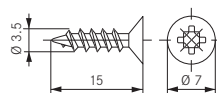

Wood screw

Dia. 7 mm

Type	Item No.
3,5 x 11 / 10.000 pcs.	10742-32
3,5 x 15 / 10.000 pcs.	87110-32
3,5 x 15 / 100 pcs.	87110-42
3,5 x 17 / 1.000 pcs.	87111-45