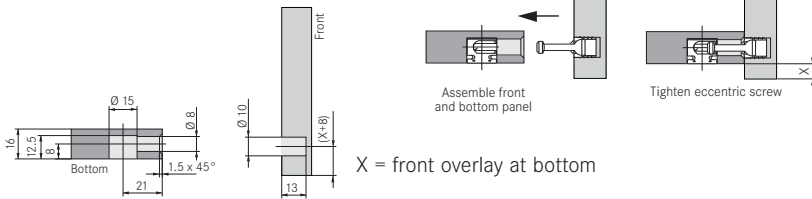

### Front-bottom connector Type 7600

- Front-bottom connector to stabilize bottom panels on wide drawers
- Used on Nova and Unigrass drawers

Type	Item No.
Front-bottom connector	
10 pcs.	26744-38
100 pcs.	26744-09

### Dowel

Type	Item No.
10.000 pcs. dia. 10 x 12	05853-32
10.000 pcs dia. 8 x 12	04885-32

### Euro screws

Steel, nickel-plated, for use in 5 mm diameter predrilled bore hole systems (Pozidrive #2)

Type	Item No.
1.000 pcs. Euro 6 x 11.5	83544-45
1.000 pcs. Euro 6 x 13	83545-45
1.000 pcs. Euro 6 x 14.5	83546-45
10.000 pcs. Euro 6 x 8.5	89301-58
10.000 pcs. Euro 6 x 17	87107-58
10.000 pcs. Euro 6 x 22	87108-58