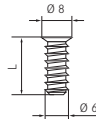

### Front buffer

Gentle closing of the drawer or door against cabinet due to soft buffer material. Suitable for automatic feed.

Type	Item No.
1,000 pcs. front buffer	44351-45
10,000 pcs. front buffer	44351-63

### Euro screws

Steel, nickel-plated, for use in 5 mm diameter predrilled bore hole systems (Pozidrive #2)

Type	Item No.
1.000 pcs. Euro 6 x 11.5	83544-45
1.000 pcs. Euro 6 x 13	83545-45
1.000 pcs. Euro 6 x 14.5	83546-45
10.000 pcs. Euro 6 x 8.5	89301-58
10.000 pcs. Euro 6 x 17	87107-58
10.000 pcs. Euro 6 x 22	87108-58

### Special Euro screws

Nickel, for use in 5 mm diameter pre drilled hole systems (Pozidrive #2)

Type	Item No.
100 pcs. Euro 6 x 8.5	89355-42
100 pcs. Euro 6 x 13.5	88185-42