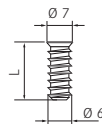

### Euro screws

Steel, nickel-plated, for use in 5 mm diameter predrilled bore hole systems (Pozidrive #2)

Type	Item No.
1.000 pcs. Euro 6 x 11.5	83544-45
1.000 pcs. Euro 6 x 13	83545-45
1.000 pcs. Euro 6 x 14.5	83546-45
10.000 pcs. Euro 6 x 8.5	89301-58
10.000 pcs. Euro 6 x 17	87107-58
10.000 pcs. Euro 6 x 22	87108-58

### Special Euro screws

Nickel, for use in 5 mm diameter pre drilled hole systems (Pozidrive #2)

Type	Item No.
100 pcs. Euro 6 x 8.5	89355-42
100 pcs. Euro 6 x 13.5	88185-42