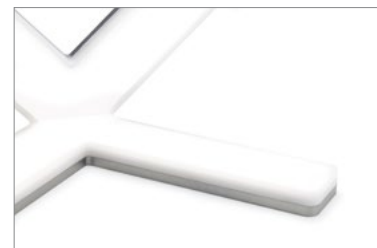

STEEL (code 19)

SUGGESTED LED CONVERTERS

Code	Model	Input	Output	Power	Dimensions
0859101	ST30/24D	230Vac	24Vdc	30W	40 x 150 x 30 mm
0858801	SL60/24D	230Vac	24Vdc	60W	44 x 174 x 29 mm