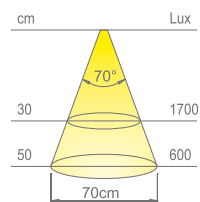

**Colour appearance** natural white  
**Colour temperature** 3900 K  
**Luminous flux** 480 lm  
**Luminous efficiency** 48 lm/W  
**CRI** Ra ≥ 80

**Colour appearance** warm white  
**Colour temperature** 2900 K  
**Luminous flux** 400 lm  
**Luminous efficiency** 40 lm/W  
**CRI** Ra ≥ 80

LED CONVERTER NOT INCLUDED. TO BE ORDERED SEPARATELY.

**FINISHES**

**WHITE** (code 01)

**CHROME PLATED** (code 09)

**STEEL** (code 19)

**SUGGESTED LED CONVERTERS**

Code	Model	Input	Output	Power	Dimensions
0859101	<b>ST30/24D</b>	230Vac	24Vdc	30W	40 x 150 x 30 mm
0858801	<b>SL60/24D</b>	230Vac	24Vdc	60W	44 x 174 x 29 mm