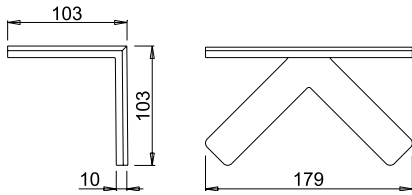

X-SIGN TDM

with master dimmable switch

Code	Watt & Volt	Light colour	Finish
1283801N/2	10W @ 24Vdc	natural white	white
1283809N/2	10W @ 24Vdc	natural white	chrome plated
1283819N/2	10W @ 24Vdc	natural white	steel
1283801B/2	10W @ 24Vdc	warm white	white
1283809B/2	10W @ 24Vdc	warm white	chrome plated
1283819B/2	10W @ 24Vdc	warm white	steel

LED CONVERTER NOT INCLUDED. TO BE ORDERED SEPARATELY.