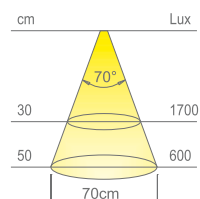

**Colour appearance** natural white  
**Colour temperature** 3900 K  
**Luminous flux** 480 lm  
**Luminous efficiency** 48 lm/W  
**CRI** Ra ≥ 80

**Colour appearance** warm white  
**Colour temperature** 2900 K  
**Luminous flux** 400 lm  
**Luminous efficiency** 40 lm/W  
**CRI** Ra ≥ 80