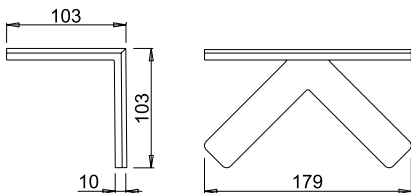

LED CONVERTER NOT INCLUDED. TO BE ORDERED SEPARATELY.

**FINISHES**

**WHITE** (code 01)

**CHROME PLATED** (code 09)

**STEEL** (code 19)

**SUGGESTED LED CONVERTERS**

Code	Model	Input	Output	Power	Dimensions
0859101	<b>ST30/24D</b>	230Vac	24Vdc	30W	40 x 150 x 30 mm
0858801	<b>SL60/24D</b>	230Vac	24Vdc	60W	44 x 174 x 29 mm