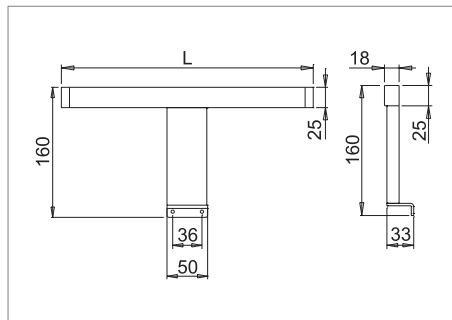

Professional fixtures for accent lighting

Materials:
Aluminium and steel

Finishes:
Polished chrome

Light sources:
Standard LED module

Installation:
above a shelf overhang

Code	Length	Watt & Volt	Light Colour	Finish
1031109B	305mm	5W @230Vac	warm white	chrome
1031209B	550mm	7W @230Vac	warm white	chrome