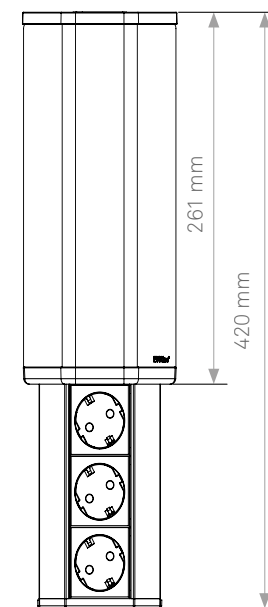

# EVOLine® V-Port

**Uses every corner of space.  
For kitchens, bars and offices.**

There is almost always space underneath wall cupboards in the kitchen - especially in the corner adjacent to the wall or the next wall cupboard. And this is precisely where the EVOLine V-Port is mounted. The V-Port is connected via a

Available with  
internationally  
approved sockets.

special plug-in module on the top. The V-Port is enclosed in an elegant housing with an aluminium cover with a stainless steel look. With a gentle push it becomes a variably connectable multiple socket, optionally with a USB charger.