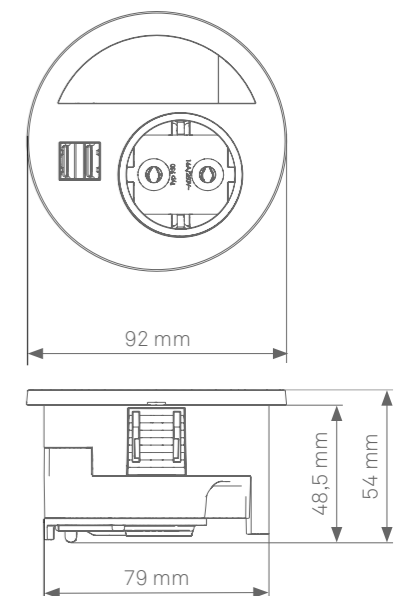

The handy cable aperture with integrated slider for locking the cable makes excess cable disappear elegantly from the table. The low installation depth and the EVoline fastening system guarantee simple and fast assembly from above.