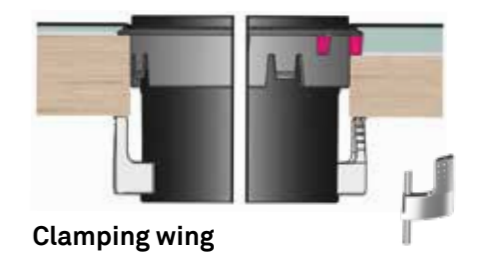

Upholstery sleeves for flat and high upholstery.