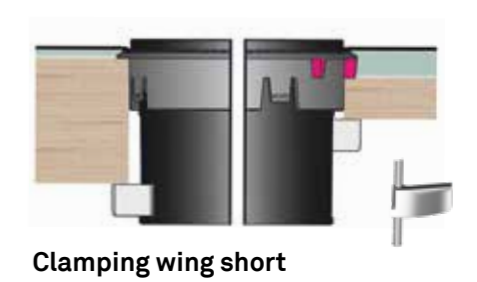

Upholstery sleeves for flat and high upholstery.