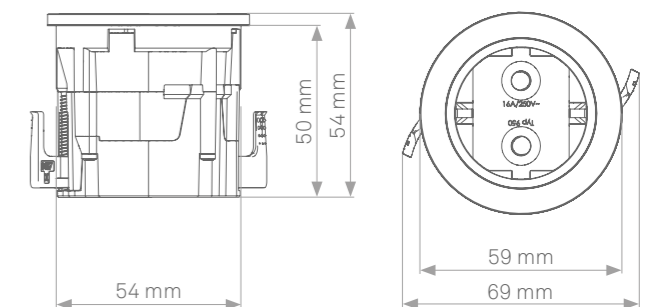

EVoline[®] One

EVOLine® One

One size fits all.

EVOLine One - the compact power or data access point. The round socket can be installed horizontally or vertically and can be adapted to the respective requirements thanks to the wide range of modular inserts.

Available with internationally approved sockets.

NEW:
Double charger with USB A and C socket available.

In addition to the variable inserts, EVOLine also offers individually selectable rotating covers. Whether at the workplace, in the conference room, in the lounge area or in the kitchenette, the EVOLine One provides fast and safe access to power or data - and in a very space-saving, discreet manner at that.