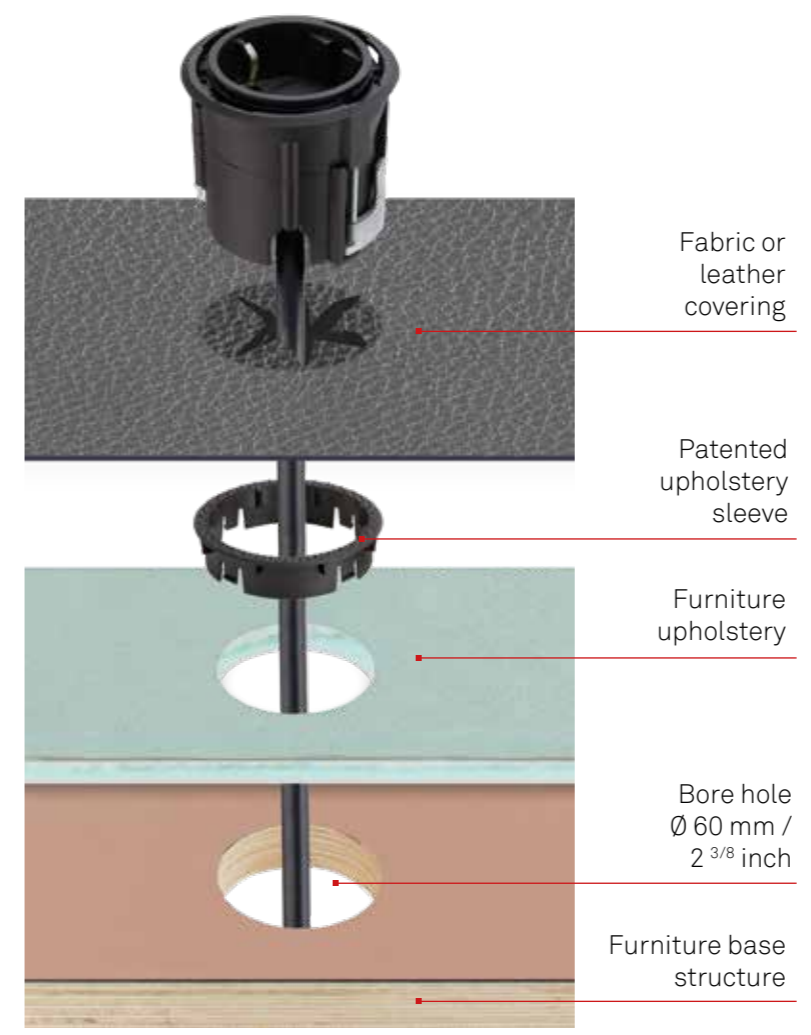

EVoline® One

Installation in upholstered furniture.

Upholstery sleeves for flat and high upholstery.