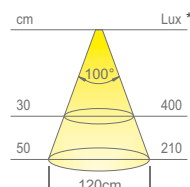

Colour appearance	natural white
Colour temperature	4200 K
Luminous efficiency	75 lm/W
CRI	Ra ≥ 90

Colour appearance	warm white
Colour temperature	3100 K
Luminous efficiency	75 lm/W
CRI	Ra ≥ 90

* values referring to FLEXYLED SE H4 24 1000mm