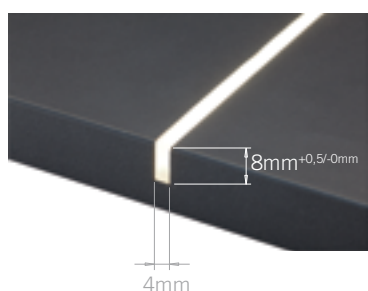

SHE LED module (180 LED/m)

Wiring:

2000mm

Application type:

universal

Installation:

recessed

FLEXYLED SE H4-24 is a 24Vdc flexible linear LED profile developed by implementing a new extrusion technology of diffusing silicone materials. FLEXYLED SE H4-24 is specifically designed for recessed installation in grooves with a width of just 4 mm and a depth of 8 mm flushed with the panel. Available in four pre-wired modules (100, 200, 250 and 300 centimetres), it can be divided every 33 mm.

Code	Light colour*
N	natural white
B	warm white

CONVERTER NOT INCLUDED. TO BE ORDERED SEPARATELY.

EXTREME FLEXIBILITY

Thanks to the flexibility of the strip led, FLEXYLED SE H4-24 can be used to install the luminaire in a straight, curved or circular groove or in any other configuration.

MODULARITY

FLEXYLED SE H4-24 can be divided at 33,33mm intervals (6 LEDs).

PRESS-ON INSTALLATION

The FLEXYLED SE H4-24 does not require glue or other kinds of adhesive, as it is made from soft silicone that is simply pressed into the groove. It is ideal for the sides of wardrobes.