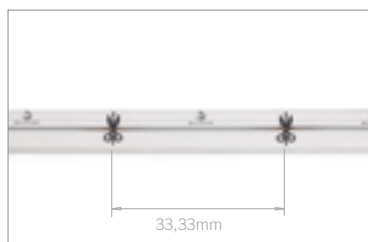

SHE LED module (180 LED/m)

Wiring:

2000mm

Application type:

universal

Installation:

recessed

FLEXYLED SE H4-24 is a 24Vdc flexible linear LED profile developed by implementing a new extrusion technology of diffusing silicone materials. FLEXYLED SE H4-24 is specifically designed for recessed installation in grooves with a width of just 4 mm and a depth of 8 mm flushed with the panel. Available in four pre-wired modules (100, 200, 250 and 300 centimetres), it can be divided every 33 mm.

FLEXYLED SE H4-24

180 LED/m LED module - with double power cable

Code	Length	Watt & Volt
1378601_*/100	1000mm	9,6W @ 24Vdc
1378601_*/200	2000mm	19,2W @ 24Vdc
1378601_*/250	2500mm	24W @ 24Vdc
1378601_*/300	3000mm	28,8W @ 24Vdc

Code	Light colour*
N	natural white
B	warm white

CONVERTER NOT INCLUDED. TO BE ORDERED SEPARATELY.

EXTREME FLEXIBILITY

Thanks to the flexibility of the strip led, FLEXYLED SE H4-24 can be used to install the luminaire in a straight, curved or circular groove or in any other configuration.

MODULARITY

FLEXYLED SE H4-24 can be divided at 33,33mm intervals (6 LEDs).

PRESS-ON INSTALLATION

The FLEXYLED SE H4-24 does not require glue or other kinds of adhesive, as it is made from soft silicone that is simply pressed into the groove. It is ideal for the sides of wardrobes.