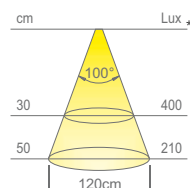

Colour appearance	natural white
Colour temperature	4200 K
Luminous efficiency	75 lm/W
CRI	Ra ≥ 90

Colour appearance	warm white
Colour temperature	3100 K
Luminous efficiency	75 lm/W
CRI	Ra ≥ 90

* values referring to FLEXYLED SE H4 24 1000mm