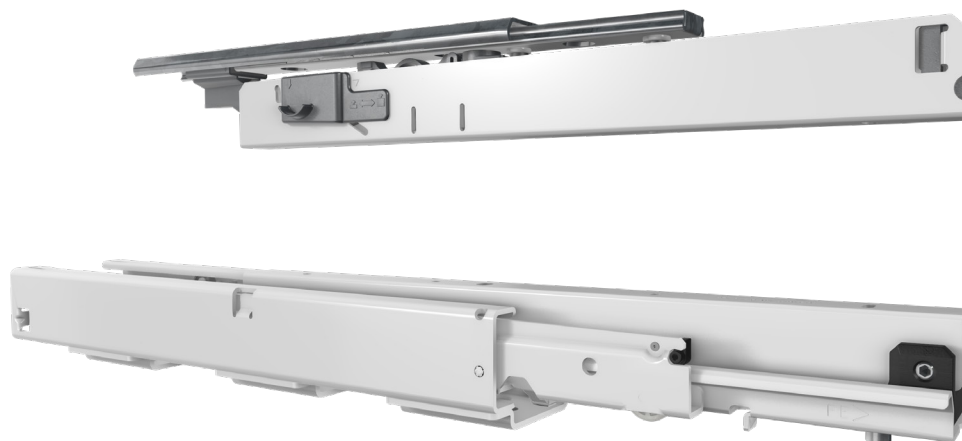

# FR 775A ECD

Full Extension Progressive Action Vertical Pantry Pull-Out Slide System with Top Guide – up to 75 kg

## Specifications

-  floor mount
-  min. 88.5 mm
-  dynamic up to 75 kg
-  solid synthetic rollers
-  steel, powder coated

## Characteristics

- quick and easy installation through patented slide-on system
- integrated lateral and height adjustment
- recommended maximal cabinet height: 1.500 mm
- recommended maximum cabinet width: 400 mm

## Dimensions

Length	Extension	Weight	Item No.
		per set	pure white
mm	mm	kg	
400	385	5.67	▶ 4221
450	435	6.19	▶ 4222
500	485	6.89	▶ 4223
550	535	7.41	▶ 4224
600	585	8.12	▶ 4225
650	635	8.64	▶ 4226
700	685	9.16	▶ 4227
750	735	9.68	▶ 4228