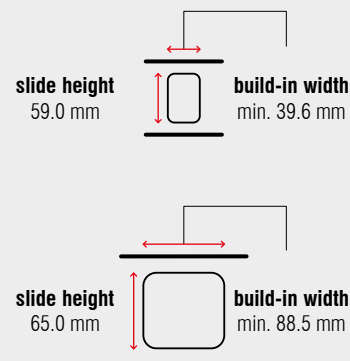

# FR 775A ECD

Full Extension Progressive Action Vertical Pantry Pull-Out Slide System with Top Guide – up to 75 kg

## Specifications

-  floor mount
-  min. 88.5 mm
-  dynamic up to 75 kg
-  solid synthetic rollers
-  steel, powder coated

## Characteristics

- quick and easy installation through patented slide-on system
- integrated lateral and height adjustment
- recommended maximal cabinet height: 1.500 mm
- recommended maximum cabinet width: 400 mm

## Dimensions

Length	Extension	Weight	Item No.
		per set	pure white
mm	mm	kg	
400	385	5.67	▶ 4221
450	435	6.19	▶ 4222
500	485	6.89	▶ 4223
550	535	7.41	▶ 4224
600	585	8.12	▶ 4225
650	635	8.64	▶ 4226
700	685	9.16	▶ 4227
750	735	9.68	▶ 4228