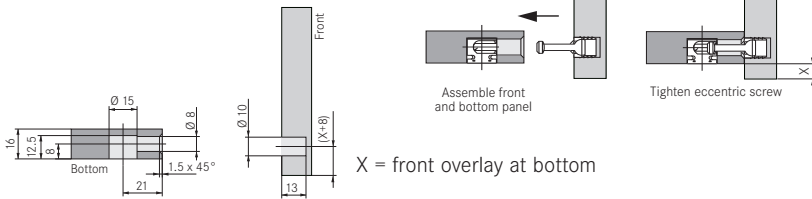

Front-bottom connector Type 7600

- Front-bottom connector to stabilize bottom panels on wide drawers
- Used on Nova and Unigrass drawers

Type	Item No.
Front-bottom connector	
10 pcs.	26744-38
100 pcs.	26744-09

Dowel

Type	Item No.
10,000 pcs. dia. 10 x 12	05853-32
10,000 pcs dia. 8 x 12	04885-32

Euro screws

Steel, nickel-plated, for use in 5 mm diameter predrilled bore hole systems (Pozidrive #2)

Type	Item No.
1.000 pcs. Euro 6 x 11.5	83544-45
1.000 pcs. Euro 6 x 13	83545-45
1.000 pcs. Euro 6 x 14.5	83546-45
10.000 pcs. Euro 6 x 8.5	89301-58
10.000 pcs. Euro 6 x 17	87107-58
10.000 pcs. Euro 6 x 22	87108-58

Special Euro screws

Nickel, for use in 5 mm diameter pre drilled hole systems (Pozidrive #2)

Type	Item No.
100 pcs. Euro 6 x 8.5	89355-42
100 pcs. Euro 6 x 13.5	88185-42

Wood screw

Dia. 7 mm

Type	Item No.
3,5 x 11 / 10.000 pcs.	10742-32
3,5 x 15 / 10.000 pcs.	87110-32
3,5 x 15 / 100 pcs.	87110-42
3,5 x 17 / 1.000 pcs.	87111-45