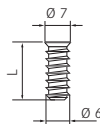

Dowel

Type	Item No.
10,000 pcs. dia. 10 x 12	05853-32
10,000 pcs dia. 8 x 12	04885-32

Euro screws

Steel, nickel-plated, for use in 5 mm diameter predrilled bore hole systems (Pozidrive #2)

Type	Item No.
1.000 pcs. Euro 6 x 11.5	83544-45
1.000 pcs. Euro 6 x 13	83545-45
1.000 pcs. Euro 6 x 14.5	83546-45
10.000 pcs. Euro 6 x 8.5	89301-58
10.000 pcs. Euro 6 x 17	87107-58
10.000 pcs. Euro 6 x 22	87108-58

Special Euro screws

Nickel, for use in 5 mm diameter pre drilled hole systems (Pozidrive #2)

Type	Item No.
100 pcs. Euro 6 x 8.5	89355-42
100 pcs. Euro 6 x 13.5	88185-42

Wood screw

Dia. 7 mm

Type	Item No.
3,5 x 11 / 10.000 pcs.	10742-32
3,5 x 15 / 10.000 pcs.	87110-32
3,5 x 15 / 100 pcs.	87110-42
3,5 x 17 / 1.000 pcs.	87111-45