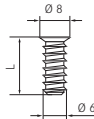

Front-bottom connector Type 7600

- Front-bottom connector to stabilize bottom panels on wide drawers
- Used on Nova and Unigrass drawers

Type	Item No.
Front-bottom connector	
10 pcs.	26744-38
100 pcs.	26744-09

Front buffer

Gentle closing of the drawer or door against cabinet due to soft buffer material. Suitable for automatic feed.

Type	Item No.
1,000 pcs. front buffer	44351-45
10,000 pcs. front buffer	44351-63

Dowel

Type	Item No.
10,000 pcs. dia. 10 x 12	05853-32
10,000 pcs dia. 8 x 12	04885-32

Euro screws

Steel, nickel-plated, for use in 5 mm diameter predrilled bore hole systems (Pozidrive #2)

Type	Item No.
1.000 pcs. Euro 6 x 11.5	83544-45
1.000 pcs. Euro 6 x 13	83545-45
1.000 pcs. Euro 6 x 14.5	83546-45
10.000 pcs. Euro 6 x 8.5	89301-58
10.000 pcs. Euro 6 x 17	87107-58
10.000 pcs. Euro 6 x 22	87108-58

Special Euro screws

Nickel, for use in 5 mm diameter pre drilled hole systems (Pozidrive #2)

Type	Item No.
100 pcs. Euro 6 x 8.5	89355-42
100 pcs. Euro 6 x 13.5	88185-42

Wood screw

Dia. 7 mm

Type	Item No.
3,5 x 11 / 10.000 pcs.	10742-32
3,5 x 15 / 10.000 pcs.	87110-32
3,5 x 15 / 100 pcs.	87110-42
3,5 x 17 / 1.000 pcs.	87111-45