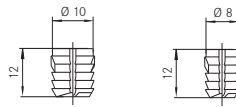

Front-bottom connector Type 7600

- Front-bottom connector to stabilize bottom panels on wide drawers
- Used on Nova and Unigrass drawers

Type	Item No.
Front-bottom connector	
10 pcs.	26744-38
100 pcs.	26744-09

Dowel

Type	Item No.
10,000 pcs. dia. 10 x 12	05853-32
10,000 pcs dia. 8 x 12	04885-32

Euro screws

Steel, nickel-plated, for use in 5 mm diameter predrilled bore hole systems (Pozidrive #2)

Type	Item No.
1.000 pcs. Euro 6 x 11.5	83544-45
1.000 pcs. Euro 6 x 13	83545-45
1.000 pcs. Euro 6 x 14.5	83546-45
10.000 pcs. Euro 6 x 8.5	89301-58
10.000 pcs. Euro 6 x 17	87107-58
10.000 pcs. Euro 6 x 22	87108-58

Special Euro screws

Nickel, for use in 5 mm diameter pre drilled hole systems (Pozidrive #2)

Type	Item No.
100 pcs. Euro 6 x 8.5	89355-42
100 pcs. Euro 6 x 13.5	88185-42

Wood screw

Dia. 7 mm

Type	Item No.
3,5 x 11 / 10.000 pcs.	10742-32
3,5 x 15 / 10.000 pcs.	87110-32
3,5 x 15 / 100 pcs.	87110-42
3,5 x 17 / 1.000 pcs.	87111-45