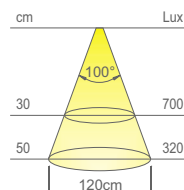

Colour appearance super warm white
Colour temperature 2700 K
Luminous flux 240 lm
Luminous efficiency 77 lm/W
CRI Ra 83

Colour appearance natural white
Colour temperature 3900 K
Luminous flux 260 lm
Luminous efficiency 84 lm/W
CRI Ra 83