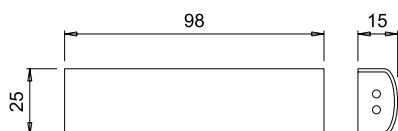

HIDDI

with IR sensor

Code	Watt & Volt	CCT
F0264000002	3,1W @ 24Vdc	2700K
F0264000001	3,1W @ 24Vdc	3900K

LED CONVERTER NOT INCLUDED. TO BE ORDERED SEPARATELY.