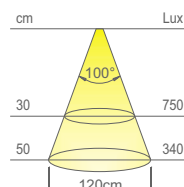

Colour appearance super warm white
Colour temperature 2700 K
Luminous flux 240 lm
Luminous efficiency 77 lm/W
CRI Ra 83

Colour appearance natural white
Colour temperature 3900 K
Luminous flux 260 lm
Luminous efficiency 84 lm/W
CRI Ra 83