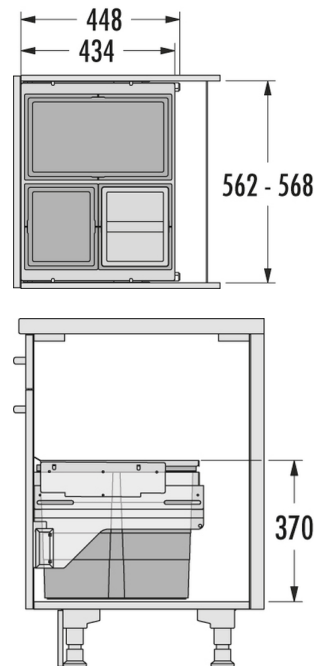

# HAILO AS Cargo 600 28/13/13/D

**3610851**

GTIN: 4007126301109

For cabinets with front-mounted door of 600 mm width

SLIDE

3 BUCKET

**54 L**

TOTAL

Suitable for cabinet width (cm)  
60

## Specifications

Type of installation	Slide	✓
Cabinet-width min. (cm)		60
Cabinet-width max. (cm)		60
Suitable for cabinet width (cm)		60
available Cabinet-depth min. (mm)		450
Sidewall mounted		✓
Slides	covered, dampened slides with self-closing device with fully synchronized over-travel	
Side-wall thickness (mm)	16 - 19 (self-adjusting)	
Product dimensions (WxDxH) (mm)	562-568 x 434 x 370	
Packing dimensions (WxDxH) (mm)	480 x 310 x 610	
System-depth (mm)	448	
Number of bins	3	
Lid	Sheet metal system lid + 1 Lid 13 l	
Capacity (l)	1 x 28 + 2 x 13	
Total volume (l)	54	

# PRODUCT SPECIFICATION SHEET

---

Color plastic parts	dunkelgrau
Color metal parts	dunkelgrau
Weight incl. packing (kg)	11,8