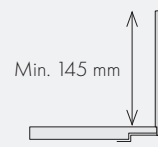

DRAWER TYPE