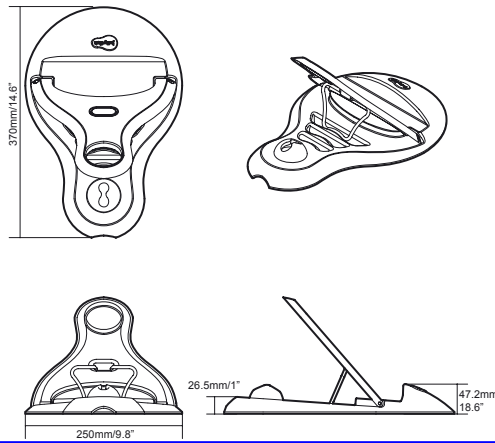

Jellyfish is a stylish addition to a desk, whether at home or in the office. The organic moulded plastic design, available in a range of colours, can hold a laptop at one of three height settings to position the screen at eye level. Used with a separate mouse and keyboard, Jellyfish corrects the posture of laptop users and allows employers to fulfil their health and safety obligations.

*NOT FOR SALE OR RESALE IN THE USA OR ITS TERRITORIES

code	JFH/001
colours	Red:/R, White:/W, Yellow:/Y, Black:/B to order
description	Laptop stand
weight	1.10kg, 2.43lb