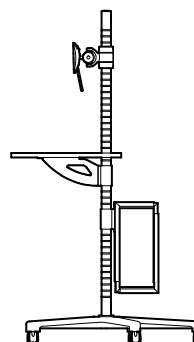

## Ergonomic laptop stand Lapjack

Jellyfish is a stylish addition to a desk, whether at home or in the office. The organic moulded plastic design, available in a range of colours, can hold a laptop at one of three height settings to position the screen at eye level. Used with a separate mouse and keyboard, Jellyfish corrects the posture of laptop users and allows employers to fulfil their health and safety obligations.

---

<b>code</b>	<b>AL/PALM</b>
<b>colours</b>	Table Top Grey: /GR, Maple: /MA to order
<b>description</b>	Palm Top, C-post Arm, CLAM02, Post 700mm, Post 400mm, Wheel Base
<b>weight</b>	15.30kg, 33.73lb