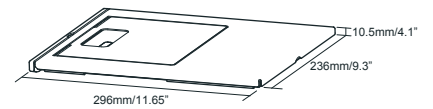

Lapjack is the perfect stand for laptop users on the move. Made from a strong, flexible, lightweight aluminium based material, Lapjack folds flat and can be slipped into a briefcase or laptop bag. Used with a separate mouse and keyboard, Lapjack corrects the posture of laptop users and allows employers to fulfil their health and safety obligations.