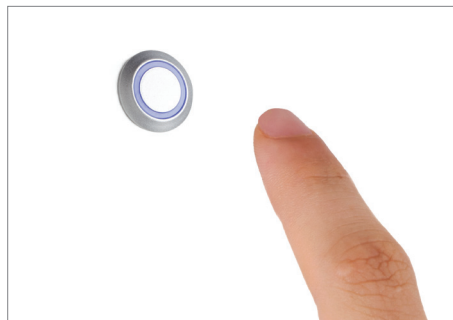

DOTTI

dimmmable touch switch

Code	Input	Output	Power	Connectors	Finish
1774005	24Vdc	24Vdc	72W	Micro24	aluminium
1775705	12-24Vdc	12-24Vdc	36-72W	Micro12-Micro24	aluminium

How DOTTI works

Turn on or off simply with a quick touch. Touch for longer to adjust light intensity (dimmer function).

MINI TOUCH

dimmmable touch switch

Code	Input	Output	Power	Connectors	Finish
1772810	24Vdc	24Vdc	36W	Micro24	aluminium

Also available with 12Vdc (18W) wired configuration with Micro12 connector on request.

How Mini Touch works

Turn on or off simply with a quick touch. Touch for longer to adjust light intensity (dimmer function).