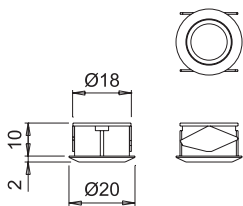

DOTTI

dimmmable touch switch

Code	Input	Output	Power	Connectors	Finish
1774005	24Vdc	24Vdc	72W	Micro24	aluminium
1775705	12-24Vdc	12-24Vdc	36-72W	Micro12-Micro24	aluminium

How DOTTI works

Turn on or off simply with a quick touch. Touch for longer to adjust light intensity (dimmer function).

MINI TOUCH

dimmmable touch switch

Code	Input	Output	Power	Connectors	Finish
1772810	24Vdc	24Vdc	36W	Micro24	aluminium

Also available with 12Vdc (18W) wired configuration with Micro12 connector on request.