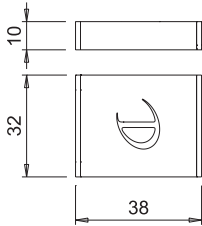

DOTTI

dimmmable touch switch

Code	Input	Output	Power	Connectors	Finish
1774005	24Vdc	24Vdc	72W	Micro24	aluminium
1775705	12-24Vdc	12-24Vdc	36-72W	Micro12-Micro24	aluminium

How DOTTI works

Turn on or off simply with a quick touch. Touch for longer to adjust light intensity (dimmer function).

MINI TOUCH

dimmmable touch switch

Code	Input	Output	Power	Connectors	Finish
1772810	24Vdc	24Vdc	36W	Micro24	aluminium

Also available with 12Vdc (18W) wired configuration with Micro12 connector on request.