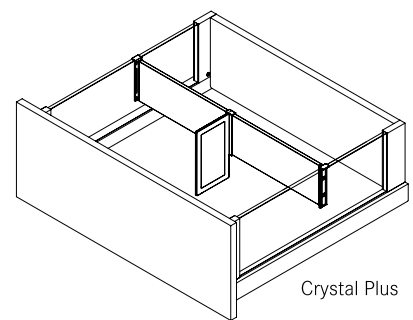

Packaging unit (PU):

211 = 20 units in a cardboard box
 507 = 10 units in PE in a cardboard box
 511 = 20 units in PE in a cardboard box

ORDER INFORMATION

1 Tavineia Optima profile clip										
Single item: can be used on left/right										
	Stone			Ice			Silver			
	Art.-no.	PU		Art.-no.	PU		Art.-no.	PU		
	F007130228	511		F007130229	511		F007130230	511		

2 Tavineia Optima Smartboard										
Single item										
	Stone			Ice			Silver			
	Art.-no.	PU		Art.-no.	PU		Art.-no.	PU		
	F007130245	211		F007130246	211		F007130247	211		

3 Tavineia Optima divider profile										
Single item: for cutting to length										
L	Stone			Ice			Silver			
	Art.-no.	PU		Art.-no.	PU		Art.-no.	PU		
1098	F007130234	507		F007130235	507		F007130236	507		

Tavineia Optima										
Set (KB 600): divider profile, profile clip (2 x) and Smartboard (2 x)										
Set (KB 900): divider profile, profile clip (2 x) and Smartboard (3 x)										
Set (KB 1200): divider profile, profile clip (2 x) and Smartboard (4 x)										
S 16	Stone			Ice			Silver			
KB	Art.-no.	PU		Art.-no.	PU		Art.-no.	PU		
600	F007130258	507		F007130272	507		F007130286	507		
900	F007130261	507		F007130275	507		F007130289	507		
1200	F007130264	507		F007130278	507		F007130292	507		
S 18/19	Stone			Ice			Silver			
KB	Art.-no.	PU		Art.-no.	PU		Art.-no.	PU		
600	F007130355	507		F007130369	507		F007130383	507		
900	F007130358	507		F007130372	507		F007130386	507		
1200	F007130361	507		F007130375	507		F007130389	507		

PLANNING DIMENSIONS

All dimensions in millimetres

Applications

Divider profile

Cutting dimensions, divider profile

Smartboard

LEGEND

L Length
LWK Inside cabinet width