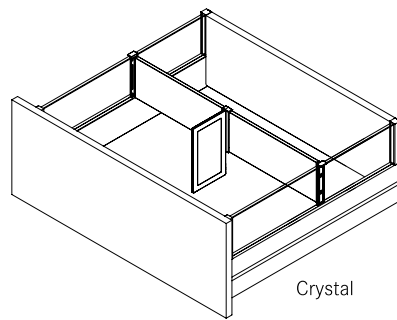

PLANNING DIMENSIONS

All dimensions in millimetres

Applications