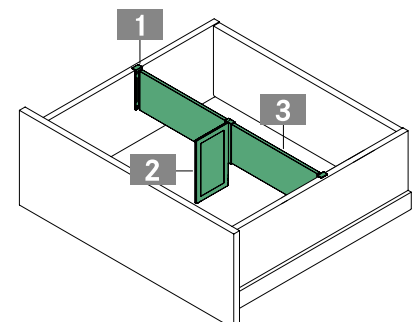

TAVINEA OPTIMA

Dividing system

- Dividing system for pot drawers
- Organises the storage space for clear and tidy arrangement
- Easy installation without tools
- Can be adjusted without tools for variable use of the storage space
- Can be retrofitted at any time
- Colour-coordinated with drawer sides

Packaging unit (PU):

211 = 20 units in a cardboard box
 507 = 10 units in PE in a cardboard box
 511 = 20 units in PE in a cardboard box

ORDER INFORMATION

1 Tavineia Optima profile clip										
Single item: can be used on left/right										
	Stone			Ice			Silver			
	Art.-no.	PU		Art.-no.	PU		Art.-no.	PU		
	F007130228	511		F007130229	511		F007130230	511		

2 Tavineia Optima Smartboard										
Single item										
	Stone			Ice			Silver			
	Art.-no.	PU		Art.-no.	PU		Art.-no.	PU		
	F007130245	211		F007130246	211		F007130247	211		

3 Tavineia Optima divider profile										
Single item: for cutting to length										
L	Stone			Ice			Silver			
	Art.-no.	PU		Art.-no.	PU		Art.-no.	PU		
1098	F007130234	507		F007130235	507		F007130236	507		

Tavineia Optima										
Set (KB 600): divider profile, profile clip (2 x) and Smartboard (2 x)										
Set (KB 900): divider profile, profile clip (2 x) and Smartboard (3 x)										
Set (KB 1200): divider profile, profile clip (2 x) and Smartboard (4 x)										
S 16	Stone			Ice			Silver			
KB	Art.-no.	PU		Art.-no.	PU		Art.-no.	PU		
600	F007130258	507		F007130272	507		F007130286	507		
900	F007130261	507		F007130275	507		F007130289	507		
1200	F007130264	507		F007130278	507		F007130292	507		
S 18/19	Stone			Ice			Silver			
KB	Art.-no.	PU		Art.-no.	PU		Art.-no.	PU		
600	F007130355	507		F007130369	507		F007130383	507		
900	F007130358	507		F007130372	507		F007130386	507		
1200	F007130361	507		F007130375	507		F007130389	507		