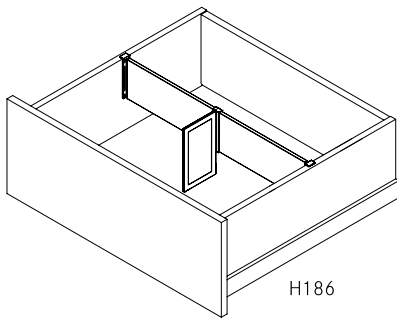

Packaging unit (PU):

211 = 20 units in a cardboard box
 507 = 10 units in PE in a cardboard box
 511 = 20 units in PE in a cardboard box

ORDER INFORMATION

1 Tavineia Optima profile clip										
Single item: can be used on left/right										
	Stone			Ice			Silver			
	Art.-no.	PU		Art.-no.	PU		Art.-no.	PU		
	F007130228	511		F007130229	511		F007130230	511		

2 Tavineia Optima Smartboard										
Single item										
	Stone			Ice			Silver			
	Art.-no.	PU		Art.-no.	PU		Art.-no.	PU		
	F007130245	211		F007130246	211		F007130247	211		

3 Tavineia Optima divider profile										
Single item: for cutting to length										
L	Stone			Ice			Silver			
	Art.-no.	PU		Art.-no.	PU		Art.-no.	PU		
1098	F007130234	507		F007130235	507		F007130236	507		

Tavineia Optima										
Set (KB 600): divider profile, profile clip (2 x) and Smartboard (2 x)										
Set (KB 900): divider profile, profile clip (2 x) and Smartboard (3 x)										
Set (KB 1200): divider profile, profile clip (2 x) and Smartboard (4 x)										
S 16	Stone			Ice			Silver			
KB	Art.-no.	PU		Art.-no.	PU		Art.-no.	PU		
600	F007130258	507		F007130272	507		F007130286	507		
900	F007130261	507		F007130275	507		F007130289	507		
1200	F007130264	507		F007130278	507		F007130292	507		
S 18/19	Stone			Ice			Silver			
KB	Art.-no.	PU		Art.-no.	PU		Art.-no.	PU		
600	F007130355	507		F007130369	507		F007130383	507		
900	F007130358	507		F007130372	507		F007130386	507		
1200	F007130361	507		F007130375	507		F007130389	507		

PLANNING DIMENSIONS

All dimensions in millimetres

Applications

Divider profile

Cutting dimensions, divider profile

Smartboard

LEGEND

L Length
LWK Inside cabinet width