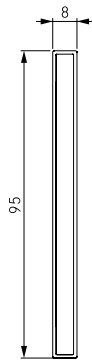

Packaging unit (PU):

211 = 20 units in a cardboard box
 507 = 10 units in PE in a cardboard box
 511 = 20 units in PE in a cardboard box

ORDER INFORMATION

1 Tavineia Optima profile clip										
Single item: can be used on left/right										
	Stone			Ice			Silver			
	Art.-no.	PU		Art.-no.	PU		Art.-no.	PU		
	F007130228	511		F007130229	511		F007130230	511		

2 Tavineia Optima Smartboard										
Single item										
	Stone			Ice			Silver			
	Art.-no.	PU		Art.-no.	PU		Art.-no.	PU		
	F007130245	211		F007130246	211		F007130247	211		

3 Tavineia Optima divider profile										
Single item: for cutting to length										
L	Stone			Ice			Silver			
	Art.-no.	PU		Art.-no.	PU		Art.-no.	PU		
1098	F007130234	507		F007130235	507		F007130236	507		

Tavineia Optima										
Set (KB 600): divider profile, profile clip (2 x) and Smartboard (2 x)										
Set (KB 900): divider profile, profile clip (2 x) and Smartboard (3 x)										
Set (KB 1200): divider profile, profile clip (2 x) and Smartboard (4 x)										
S 16	Stone			Ice			Silver			
KB	Art.-no.	PU		Art.-no.	PU		Art.-no.	PU		
600	F007130258	507		F007130272	507		F007130286	507		
900	F007130261	507		F007130275	507		F007130289	507		
1200	F007130264	507		F007130278	507		F007130292	507		
S 18/19	Stone			Ice			Silver			
KB	Art.-no.	PU		Art.-no.	PU		Art.-no.	PU		
600	F007130355	507		F007130369	507		F007130383	507		
900	F007130358	507		F007130372	507		F007130386	507		
1200	F007130361	507		F007130375	507		F007130389	507		

PLANNING DIMENSIONS

All dimensions in millimetres

Applications

Divider profile

Cutting dimensions, divider profile

Smartboard

LEGEND

L Length
LWK Inside cabinet width