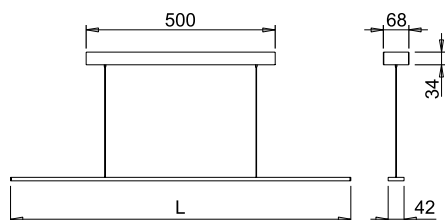

* values referred to PENDY UHE
3900 K 900mm

| | | | |
|----------------------------|-------------|---------------|----------------|
| Colour appearance | warm white | natural white | D-MOTION white |
| Colour temperature | 2900 K | 3900 K | 2700 - 4000 K |
| Luminous flux | 1300 lm/m ~ | 1300 lm/m ~ | 1300 lm/m ~ |
| Luminous efficiency | 70 lm/W | 70 lm/W | 70 lm/W |
| CRI | Ra 90 | Ra 90 | Ra 90 |