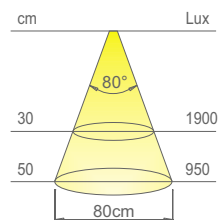

* values referred to PENDY UHE
3900 K 900mm

| | | | |
|----------------------------|-------------|---------------|----------------|
| Colour appearance | warm white | natural white | D-MOTION white |
| Colour temperature | 2900 K | 3900 K | 2700 - 4000 K |
| Luminous flux | 1300 lm/m ~ | 1300 lm/m ~ | 1300 lm/m ~ |
| Luminous efficiency | 70 lm/W | 70 lm/W | 70 lm/W |
| CRI | Ra 90 | Ra 90 | Ra 90 |