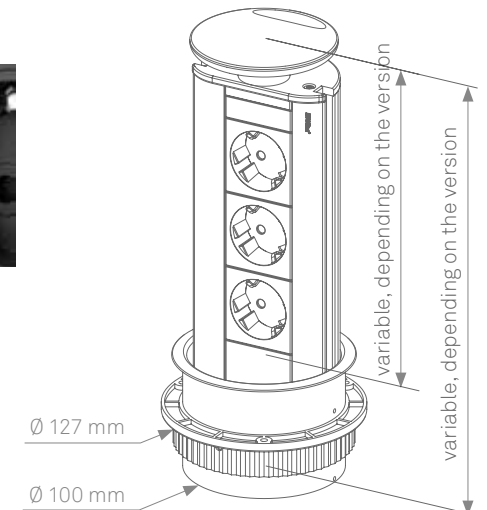

Nightlight

Profile colours