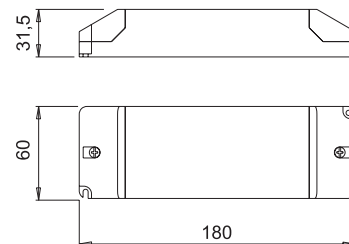

**SL60/24D**

for 24Vdc LED

<b>Code</b>	0858801
<b>Input</b>	220-240Vac
<b>Output</b>	24Vdc
<b>Power</b>	60W
<b>Input wiring</b>	2000mm power cord with Europlug
<b>Output wiring</b>	500mm cord with 10-way Micro24 female distributor

**SLT75-24VL-2**

for 24Vdc LED

<b>Code</b>	0863601
<b>Input</b>	100-240Vac
<b>Output</b>	24Vdc
<b>Power</b>	75W
<b>Input wiring</b>	2000mm power cord with Europlug
<b>Output wiring</b>	500mm cord with 10-way Micro24 female distributor