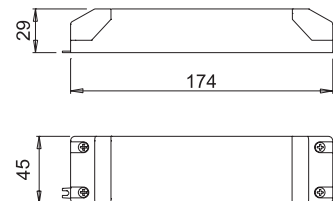

**SL60/24D**

for 24Vdc LED

<b>Code</b>	0858801
<b>Input</b>	220-240Vac
<b>Output</b>	24Vdc
<b>Power</b>	60W
<b>Input wiring</b>	2000mm power cord with Europlug
<b>Output wiring</b>	500mm cord with 10-way Micro24 female distributor

**SLT75-24VL-2**

for 24Vdc LED

<b>Code</b>	0863601
<b>Input</b>	100-240Vac
<b>Output</b>	24Vdc
<b>Power</b>	75W
<b>Input wiring</b>	2000mm power cord with Europlug
<b>Output wiring</b>	500mm cord with 10-way Micro24 female distributor

**LE0100/24D**

for 24Vdc LED

<b>Code</b>	0866301
<b>Input</b>	220-240Vac
<b>Output</b>	24Vdc
<b>Power</b>	100W
<b>Input wiring</b>	2000mm power cord with Europlug
<b>Output wiring</b>	500mm cord with 10-way Micro24 female distributor